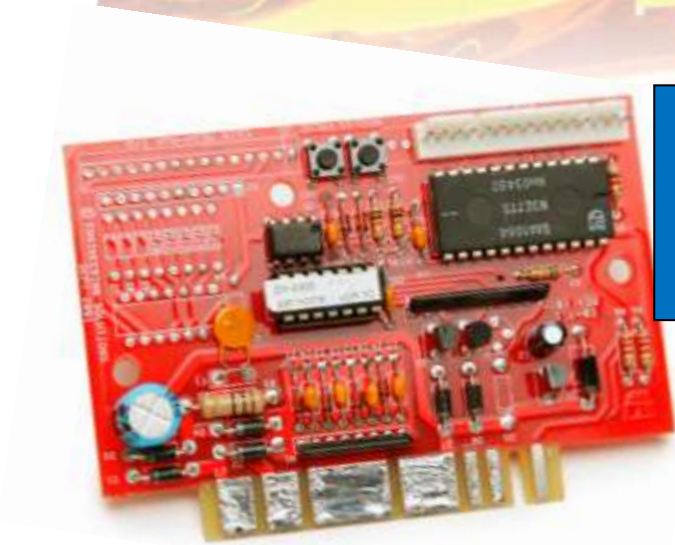

V7.0 – U.S. 110v tables
Without sound
[part # 880400125](#)