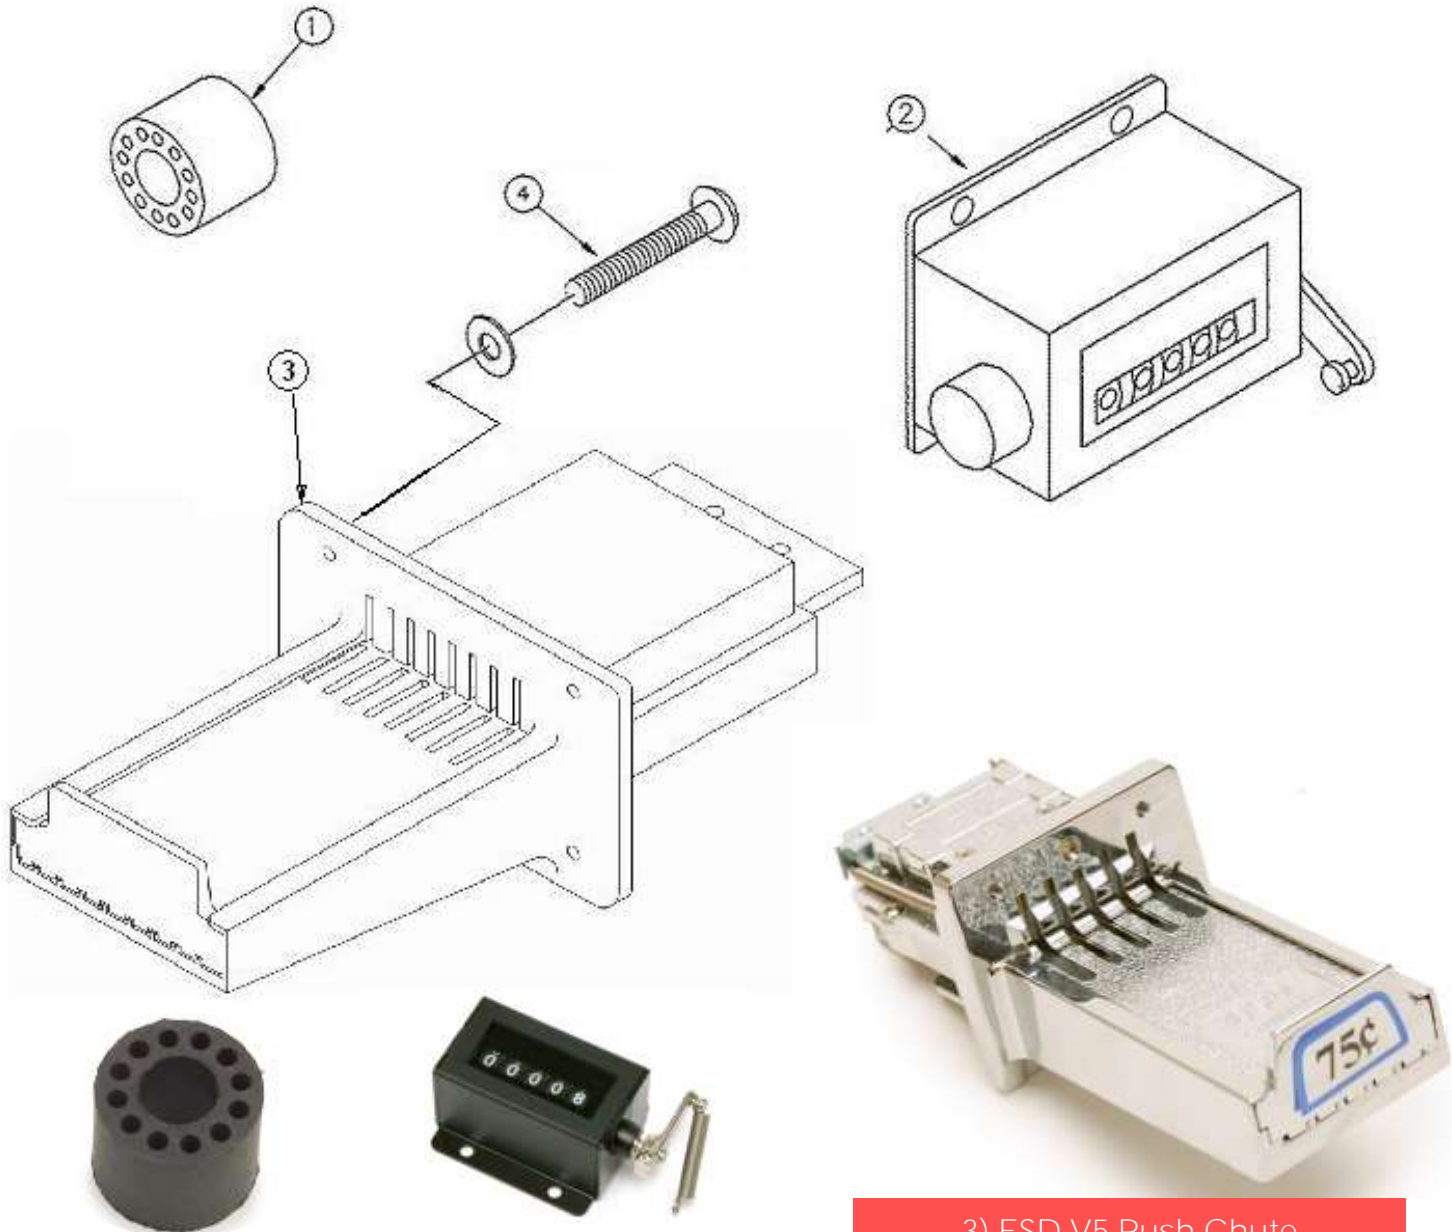

6) Tournament Red
Tornado Foosball
20515173

6) Classic Pink
Tornado Foosball
20515170

6) Dynamo Yellow
Foosball
980100100

MISCELLANEOUS PARTS

REF.	Part number	description
1	20701060	BUMPER
2	21707910	NON-RESETTABLE SOCCER COUNTER
3	890000630	ESD V8 PUSH CHUTE (SET @ 4x \$0.25)
3	890000620	ESD V5 PUSH CHUTE (SET @ 3x \$0.25)
	ni20201550	PUSH CHUTE BOLT 10-32 x 1 1/8" (USE 4)
	ni20400060	#10 WASHER (USE 4)

1) Bumper
20701060

2) Non-Resettable Counter
21707910

3) ESD V5 Push Chute
890000620
Other configurations available

SCORING UNITS

REF.	Part number	description
1	20607502	SCORE POST ROD— GOAL COUNTER (7 5/8")
2	20607501	SCORE POST ROD— MATCH COUNTER (3")
3	20515181	SCORE POST
4	ni20102490	SCORE POST SCREW #10 x 2 1/2
5	21706640	BLONDE SCORE DISK (11 PER TABLE)
6	21706650	BLACK SCORE DISK (11 PER TABLE)