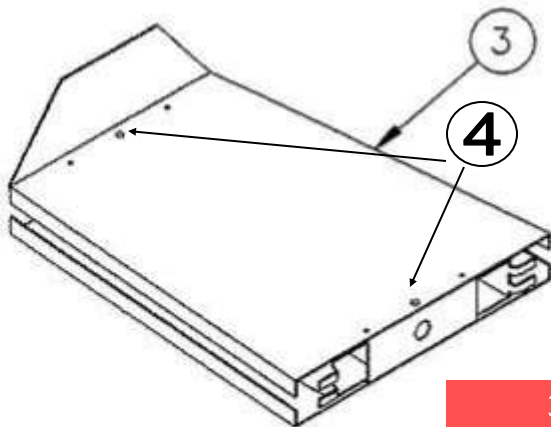

1) Ball Channel Assembly
TSYOOBCT0

BALL TRAP

REF.	Part number	description
	TSYOOBTA0	BALL TRAP ASSEMBLY (COMPLETE) (SEE PAGE K3, ITEM 8)
1	20606690	SHOULDER BOLT BEARING
	20201260	SHOULDER BOLT ¼-20 x 5/16-¾
	870055105	SHOULDER BOLT NUT ¼-20
2	TSYOOBTA00401	BALL TRAP ROD ASSEMBLY
3	TSYOOBTA00501	BALL TRAP
4	20201240	10-32 SOCKET HEAD CAP SCREW
4	20300860	10-32 NYLOCK NUT

2) Ball Trap Rod Assembly
TSYOOBTA00401

3) Ball Trap
TSYOOBTA00501

MISCELLANEOUS METAL PARTS

REF.	Part number	description
1	720100200	HINGE ASSEMBLY
	20100260	#8 x 2½" FLAT HEAD PHIL (4 PER HINGE)
	20100360	#8 x ¾" HEX HEAD (8 PER HINGE)
2	TSYOOBTA00301	BALL TRAP GATE ASSEMBLY
3	20606611	GOAL BOX DEFLECTOR
4	21706590	GATE ARM SPRING
5	20606680	GATE ARM
6	20606671	PUSH CHUTE END
7	20606651	GATE TOP GUIDE
8	20606660	GATE BOTTOM GUIDE