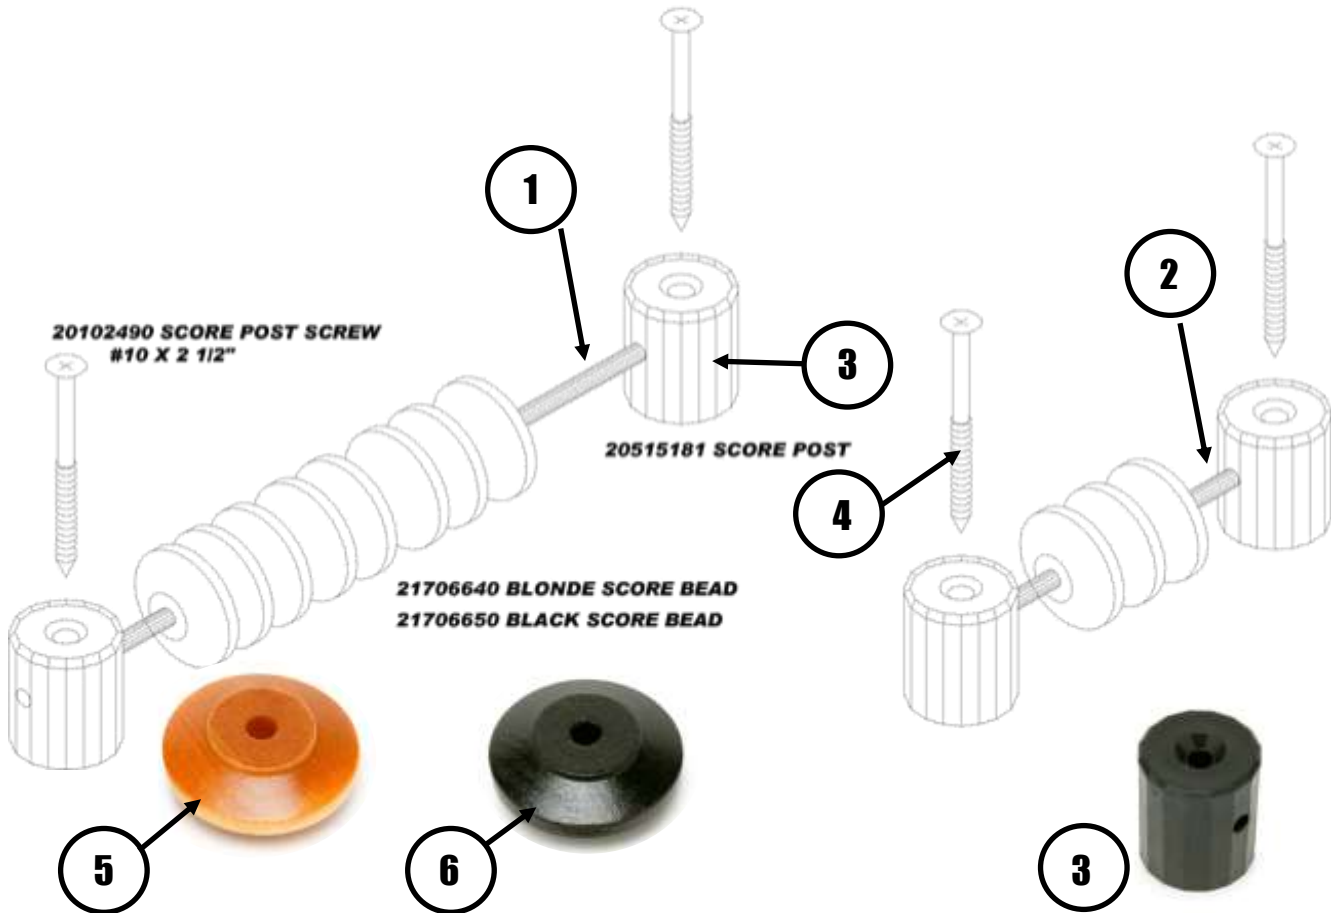

1) Bumper
20701060

2) Non-Resettable Counter
21707910

3) ESD V5 Push Chute
890000620
Other configurations available

SCORING UNITS

REF.	Part number	description
1	20607502	SCORE POST ROD— GOAL COUNTER (7 5/8")
2	20607501	SCORE POST ROD— MATCH COUNTER (3")
3	20515181	SCORE POST
4	ni20102490	SCORE POST SCREW #10 x 2 1/2
5	21706640	BLONDE SCORE DISK (11 PER TABLE)
6	21706650	BLACK SCORE DISK (11 PER TABLE)

Each score disk uses 11 per table—8 on one side, 3 on the opposite

LEGS AND LEVELERS

REF.	Part number	description
1	TSYOOSLS1	LEG W/LEVELER PLATE AND HANGER BOLT
2	20600961	LEG LEVELER PLATE
3	870001208	LEG PLATE SCREW #8 x 1" (4 PER LEG)
4	ni20300890	LEG LEVELER NUT 1/2"-13
5	20515140	LEG LEVELER (NUT NOT INCLUDED)
6	ni20300900	LEG NUT 3/8"-16 (2 PER LEG)
7	ni20401080	LEG WASHER (2 PER LEG)