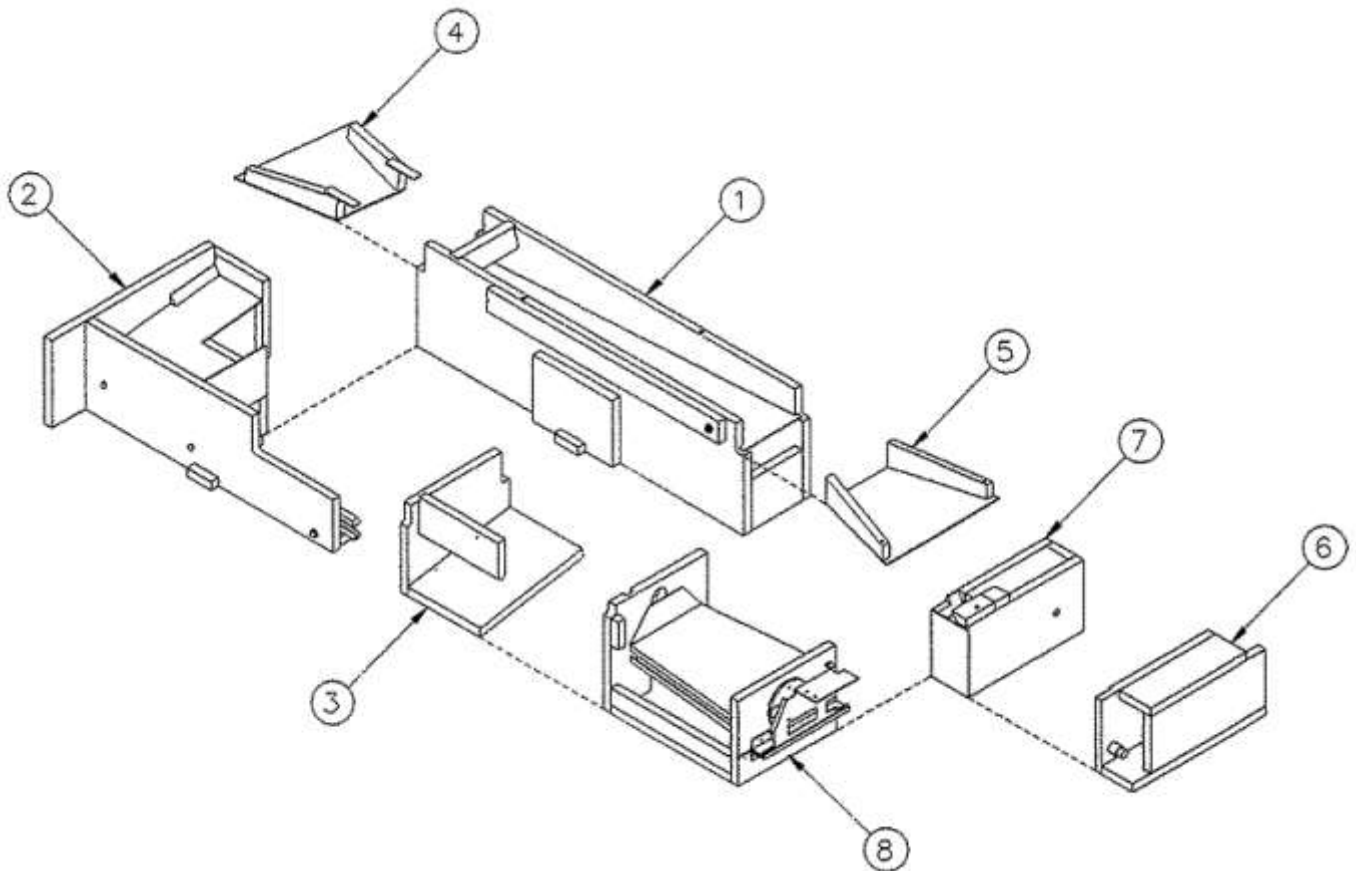

INTERNAL ASSEMBLIES

REF.	Part number	description
1	TSYOOTCR0	CENTER RAMP
2	TSYOOTTR0	TURN RAMP
3	TSYOORDR0	READY RAMP
4	TSYOODRL0	DIAMOND RAMP LEFT
	968060265	DIAMOND RAMP TAB
5	TSYOODRR0	DIAMOND RAMP RIGHT
6	TSYOOCBL0	COIN BOX LOCKING ASSY
7	TSYOOCBA0	CASH BOX ASSY
	21200610	CASH BOX LOCK (90095) W/KEY
8	TSYOOBTA0	BALL TRAP ASSY