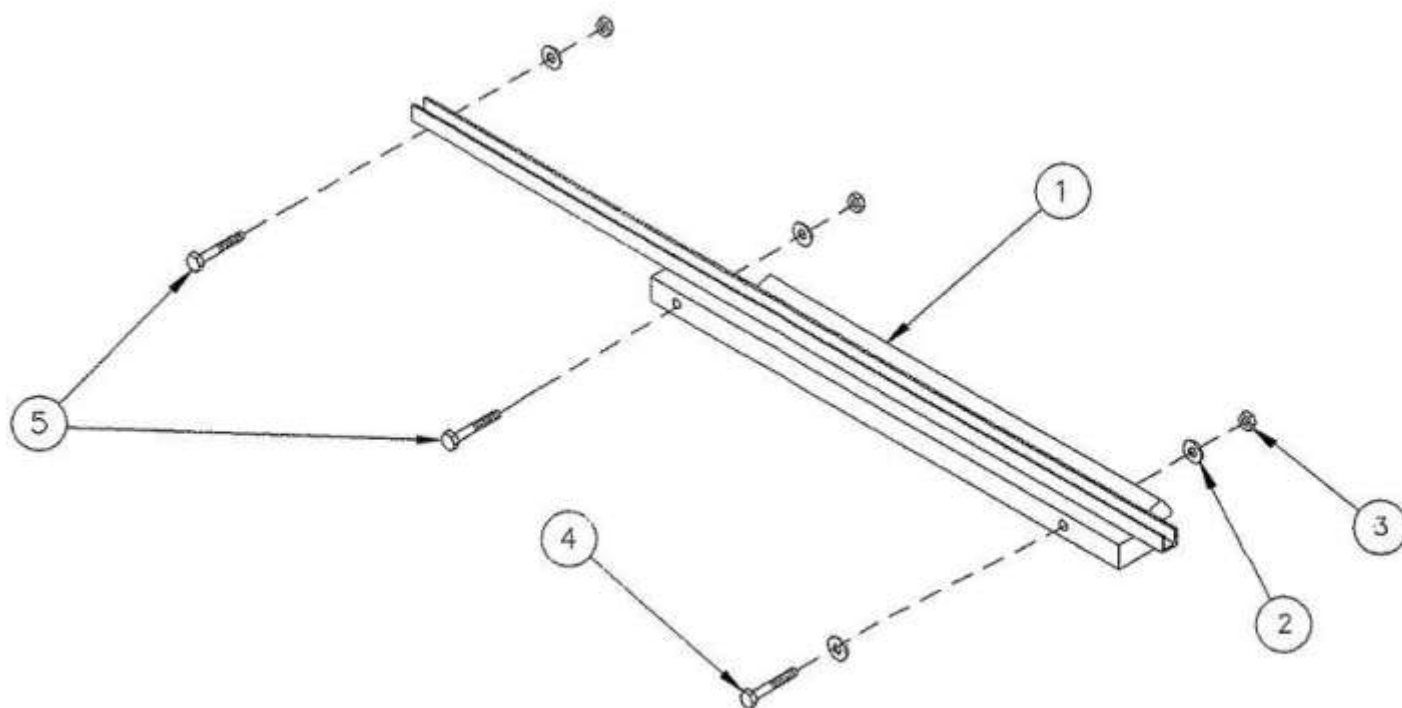

MISCELLANEOUS WOOD PARTS

1) Goal Box Left Side
11200170

2) Goal Box Right Side
11200180

3) Prop Stick
968060080

5) 968060260
Lock Tongue
(drill lock hole to fit)

4) TSYOOSPS2
Playfield

BALL CHANNEL ASSEMBLY

1) Ball Channel Assembly
TSYOOBCT0

BALL TRAP

REF.	Part number	description
	TSYOOBTA0	BALL TRAP ASSEMBLY (COMPLETE) (SEE PAGE K3, ITEM 8)
1	20606690	SHOULDER BOLT BEARING
	20201260	SHOULDER BOLT ¼-20 x 5/16-¾
	870055105	SHOULDER BOLT NUT ¼-20
2	TSYOOBTA00401	BALL TRAP ROD ASSEMBLY
3	TSYOOBTA00501	BALL TRAP
4	20201240	10-32 SOCKET HEAD CAP SCREW
4	20300860	10-32 NYLOCK NUT