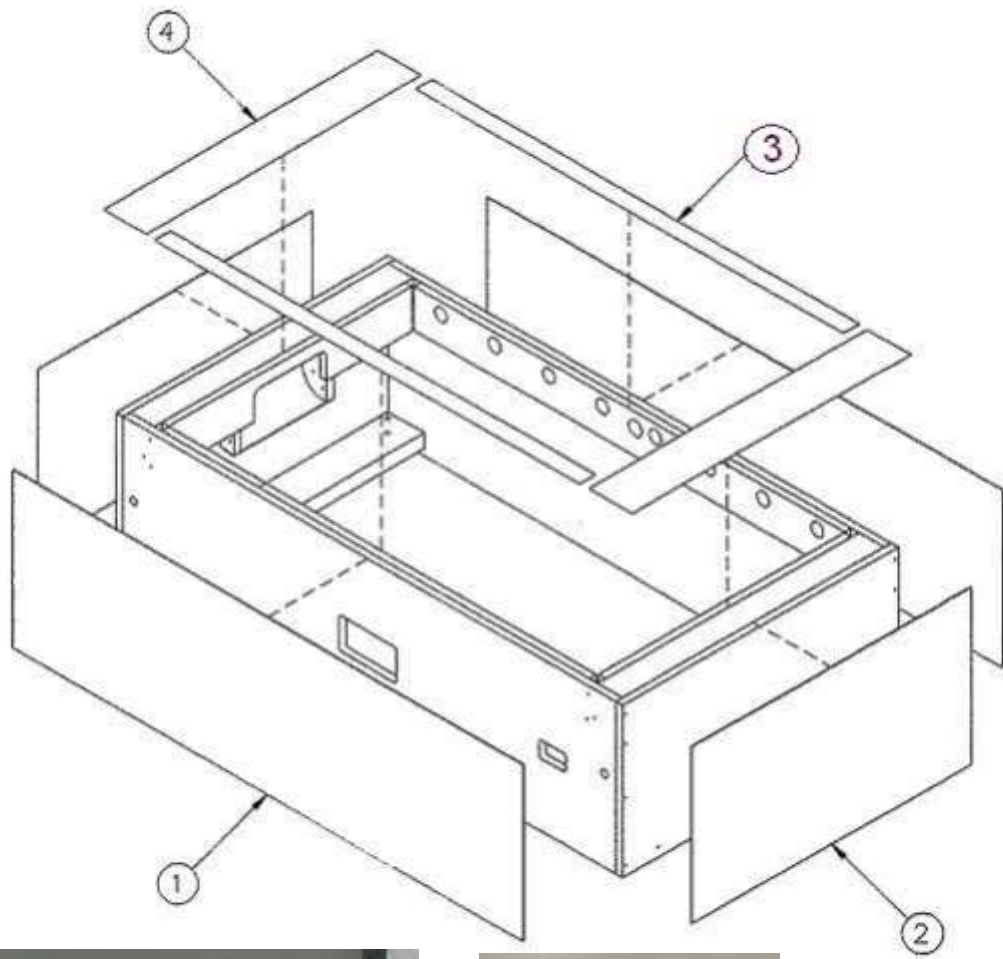

TORNADO COIN SOCCER

2019 PARTS BREAKDOWN AND PHOTOS

ONLINE VERSION

EXTERIOR LAMINATES AND CABINET LOCK	KP-2
INTERNAL ASSEMBLIES	KP-3 - KP-4
PLAYFIELD, HANDLES AND INTERNALS	KP-5 - KP-6
BALL CHANNEL ASSEMBLY	KP-7
BALL TRAP	KP-8
HINGES AND MISC. METAL PARTS	KP-9 - KP-10
RODS AND HANDLES	KP-11
PLAYERS, BEARING PARTS, BALLS	KP-12 - KP-13
COIN MECH, COUNTER AND BUMPER	KP-14
SCORING UNITS	KP-15
LEGS AND LEVELERS	KP-16
LOCKS AND ACCESSORIES	KP-17
HARDWARE	KP-18

LAMINATE AND EXTERIOR

REF.	Part number	description
1	968060053	SILVER METALLIC SIDE WALL LAMINATE
2	968060054	SILVER METALLIC END WALL LAMINATE
3	21305080	TOP SIDE BLACK LAMINATE (TRIM TO FIT)
4	21305090	TOP END BLACK LAMINATE (TRIM TO FIT)
	860100141	TORNADO 20" TEXT INSIGNIA
	860100138	TORNADO ROUND LOGO PLATE
	21200620	CABINET LOCK #90094
	21200680	KEY ONLY #90094