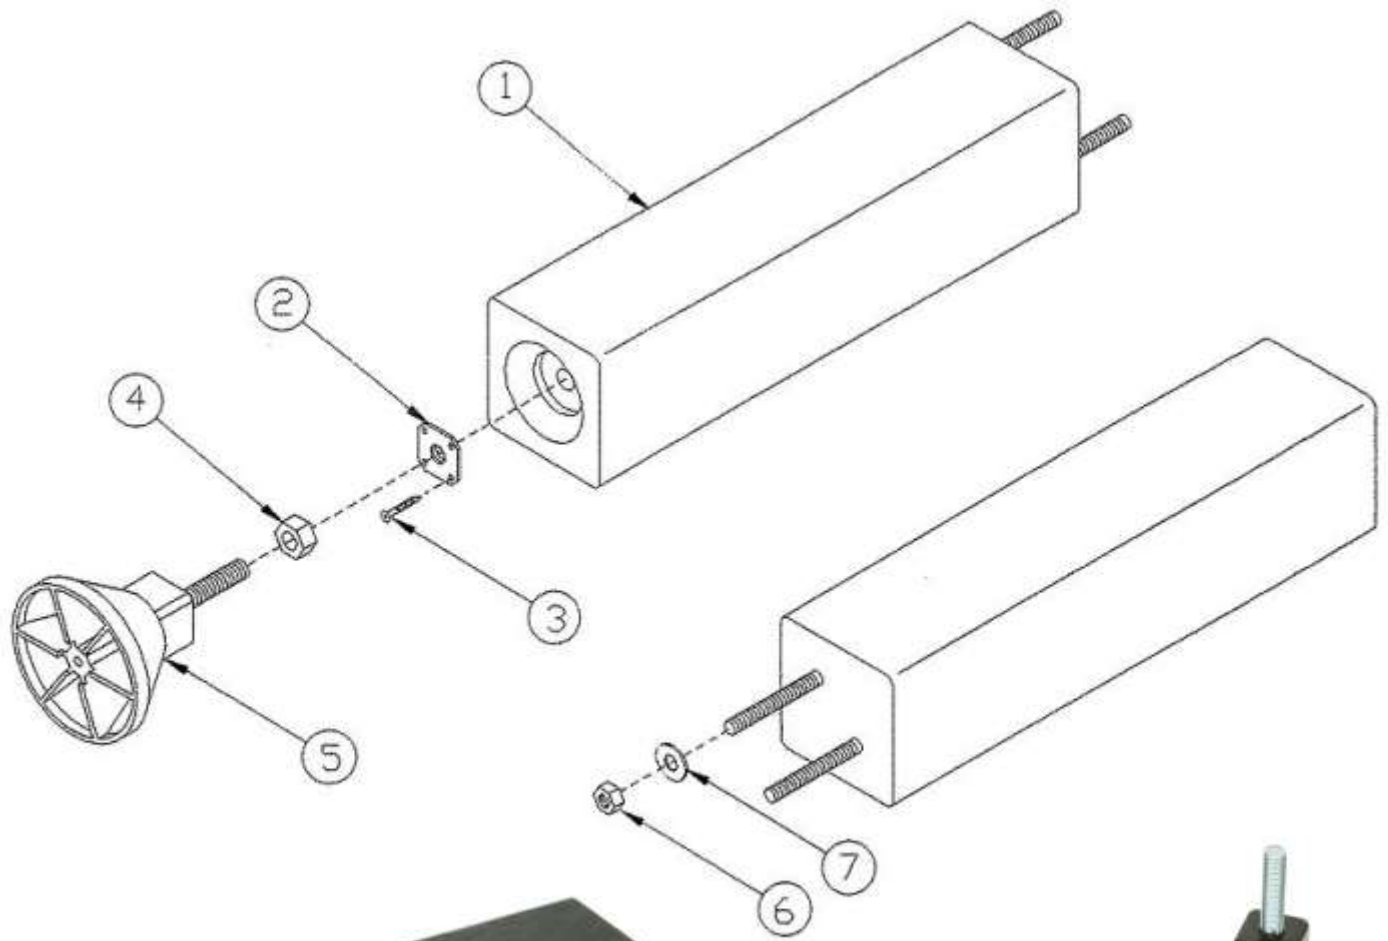

1) Bumper
20701060

2) Non-Resettable Counter
21707910

3) ESD V5 Push Chute
890000620
Other configurations available

SCORING UNITS

REF.	Part number	description
1	20607502	SCORE POST ROD— GOAL COUNTER (7 5/8")
2	20607501	SCORE POST ROD— MATCH COUNTER (3")
3	20515181	SCORE POST
4	ni20102490	SCORE POST SCREW #10 x 2 1/2
5	21706640	BLONDE SCORE DISK (11 PER TABLE)
6	21706650	BLACK SCORE DISK (11 PER TABLE)

Each score disk uses 11 per table—8 on one side, 3 on the opposite

LEGS AND LEVELERS

REF.	Part number	description
1	TSYOOSLS1	LEG W/LEVELER PLATE AND HANGER BOLT
2	20600961	LEG LEVELER PLATE
3	870001208	LEG PLATE SCREW #8 x 1" (4 PER LEG)
4	ni20300890	LEG LEVELER NUT 1/2"-13
5	20515140	LEG LEVELER (NUT NOT INCLUDED)
6	ni20300900	LEG NUT 3/8"-16 (2 PER LEG)
7	ni20401080	LEG WASHER (2 PER LEG)