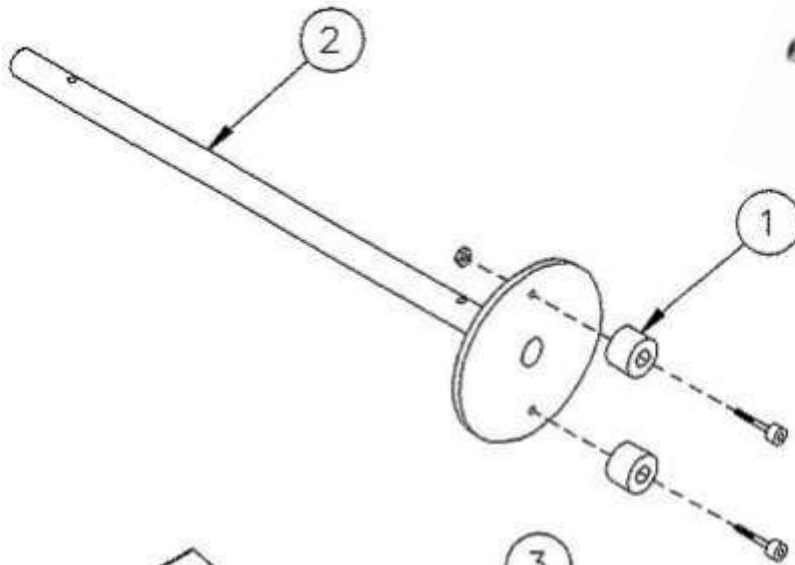

REF.	Part number	description
1	TSYOOBCT0	BALL CHANNEL ASSEMBLY
2	ni870060105	WASHER
3	ni20300860	BALL CHANNEL NUT 10-32
4	ni20201230	BALL CHANNEL BOLT ¼-20 x 3
5	ni20201480	BALL CHANNEL BOLT ¼-20 x 3½

1) Ball Channel Assembly
TSYOOBCT0

BALL TRAP

REF.	Part number	description
	TSYOOBTA0	BALL TRAP ASSEMBLY (COMPLETE) (SEE PAGE K3, ITEM 8)
1	20606690	SHOULDER BOLT BEARING
	20201260	SHOULDER BOLT ¼-20 x 5/16-¾
	870055105	SHOULDER BOLT NUT ¼-20
2	TSYOOBTA00401	BALL TRAP ROD ASSEMBLY
3	TSYOOBTA00501	BALL TRAP
4	20201240	10-32 SOCKET HEAD CAP SCREW
4	20300860	10-32 NYLOCK NUT

2) Ball Trap Rod Assembly
TSYOOBTA00401

3) Ball Trap
TSYOOBTA00501

MISCELLANEOUS METAL PARTS

REF.	Part number	description
1	720100200	HINGE ASSEMBLY
	20100260	#8 x 2½" FLAT HEAD PHIL (4 PER HINGE)
	20100360	#8 x ¾" HEX HEAD (8 PER HINGE)
2	TSYOOBTA00301	BALL TRAP GATE ASSEMBLY
3	20606611	GOAL BOX DEFLECTOR
4	21706590	GATE ARM SPRING
5	20606680	GATE ARM
6	20606671	PUSH CHUTE END
7	20606651	GATE TOP GUIDE
8	20606660	GATE BOTTOM GUIDE