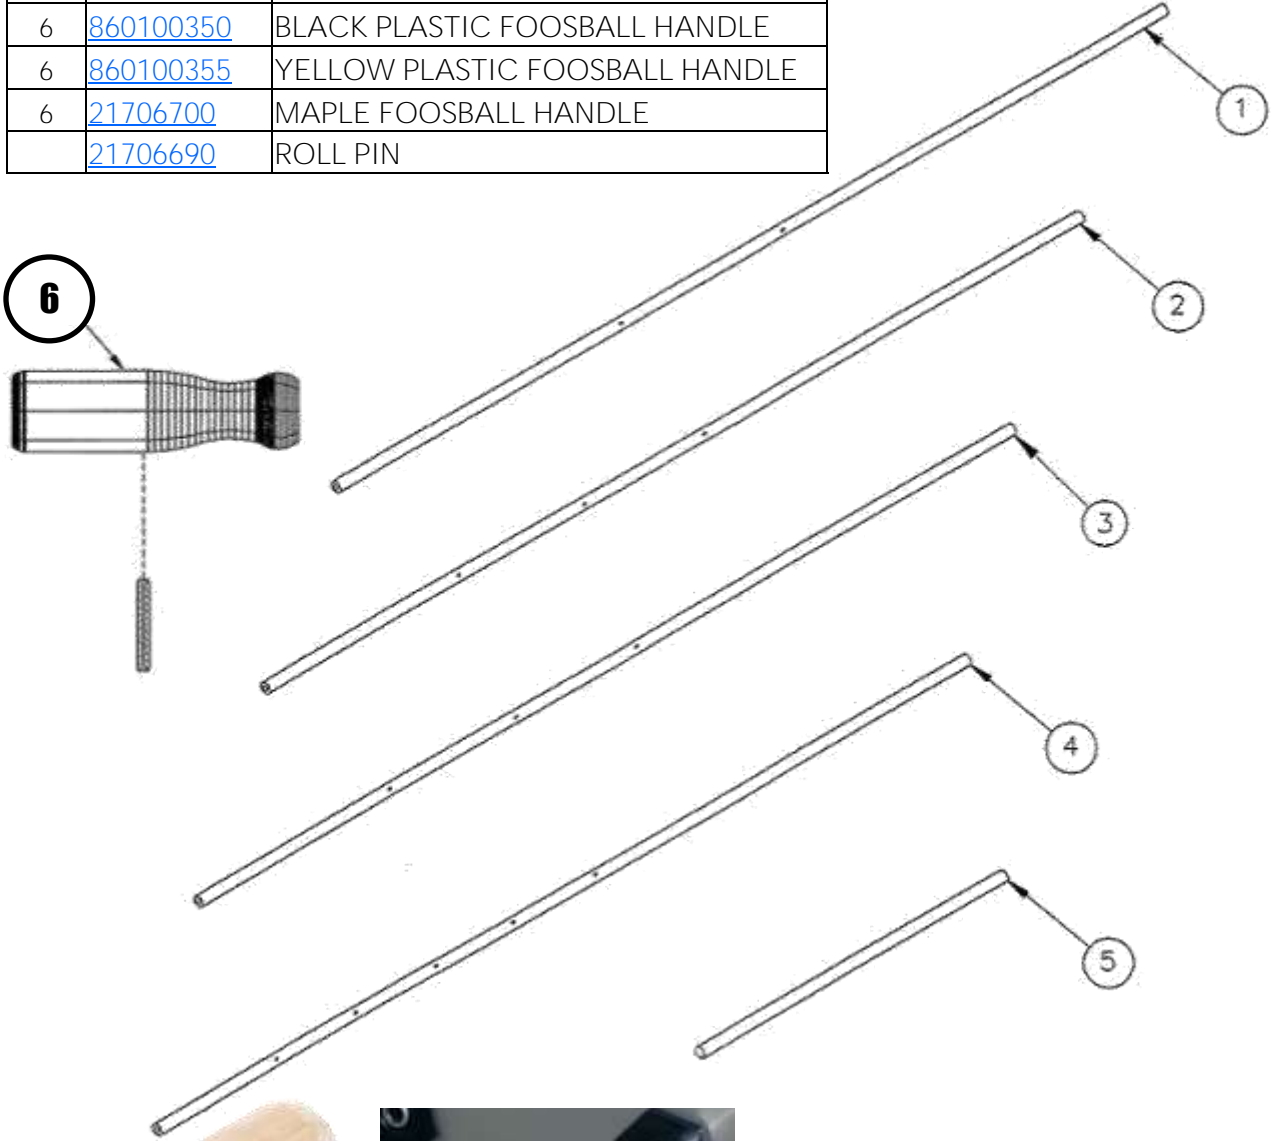

TORNADO

FOOSBALL RODS AND HANDLES

REF.	Part number	description
1	20606811	2-MAN ROD (48³/₈")
2	20606821	3-MAN ROD (43³/₈")
3	20606831	GOALIE ROD (41¹/₂")
4	20606841	5-MAN ROD (38³/₈")
5	20607500	OLD-STYLE SCORE POST ROD (6¹/₈")
6	860100350	BLACK PLASTIC FOOSBALL HANDLE
6	860100355	YELLOW PLASTIC FOOSBALL HANDLE
6	21706700	MAPLE FOOSBALL HANDLE
	21706690	ROLL PIN