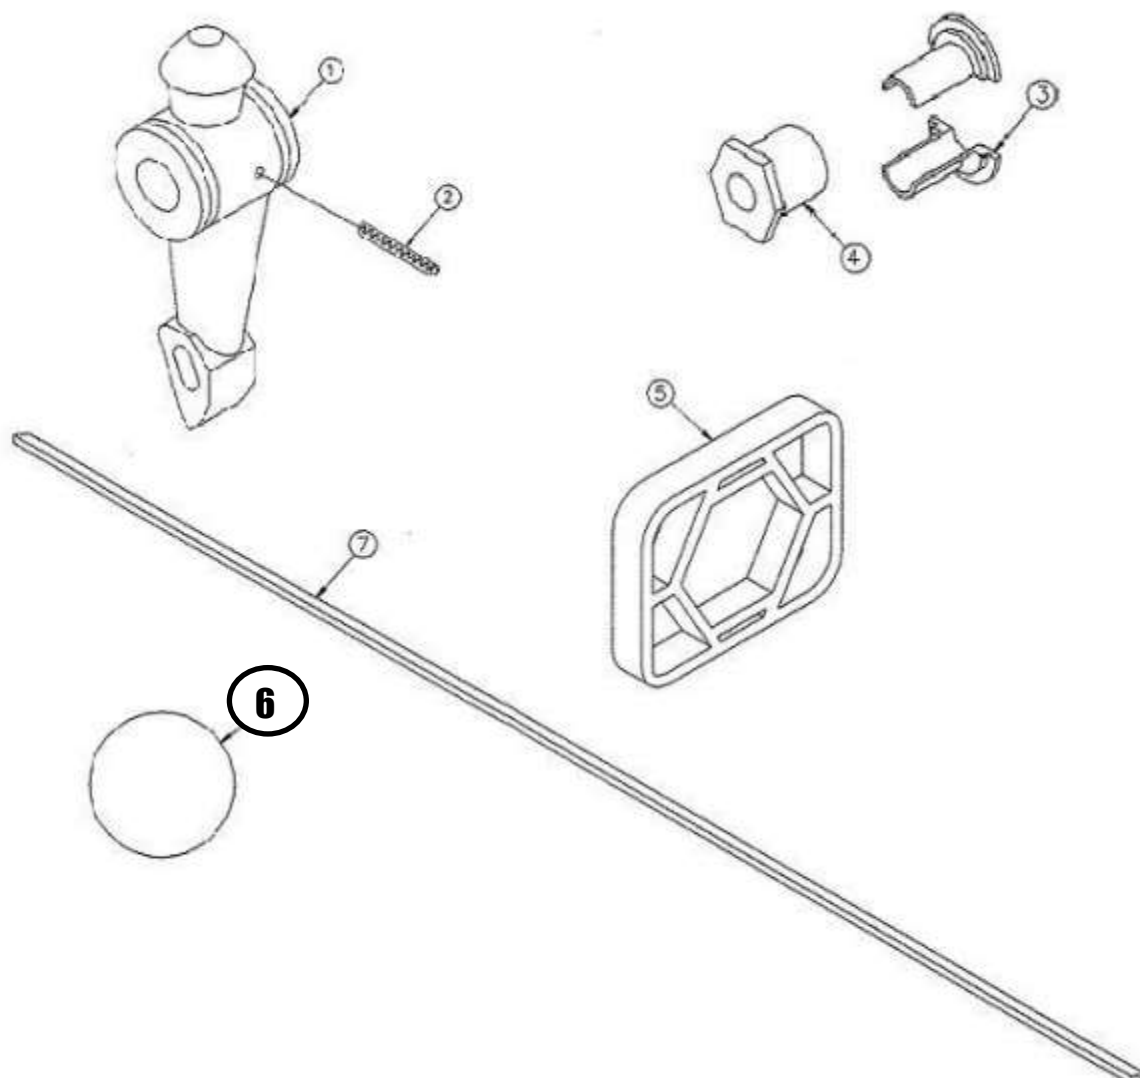

Maple Handle
21706700

Yellow Plastic Handle
860100355

MISCELLANEOUS PLASTIC PARTS

REF.	Part number	description
1	20515223	BLACK ABS FOOSBALL PLAYER
1	20515233	YELLOW ABS FOOSBALL PLAYER
	20515280	BLACK ABS FOOSBALL PLAYER—TOURNAMENT FIT
	20515290	YELLOW ABS FOOSBALL PLAYER—TOURNAMENT FIT
2	21706690	ROLL PIN
3	20515211	BEARING HALF (THIN WALL -0.030" - PRICE PER HALF)
4	20515201	BEARING NUT
5	20515191	BEARING WRENCH
6	20515173	FOOSBALL (TOURNAMENT RED)
6	20515170	FOOSBALL (CLASSIC PINK)
6	20515178	FOOSBALL (TOURNAMENT RED W/ITSF LOGO)
6	980100100	FOOSBALL (DYNAMO YELLOW)
7	20515135	CLEAR PLAYFIELD TRIM
7	20515131	CLASSIC WHITE PLAYFIELD TRIM