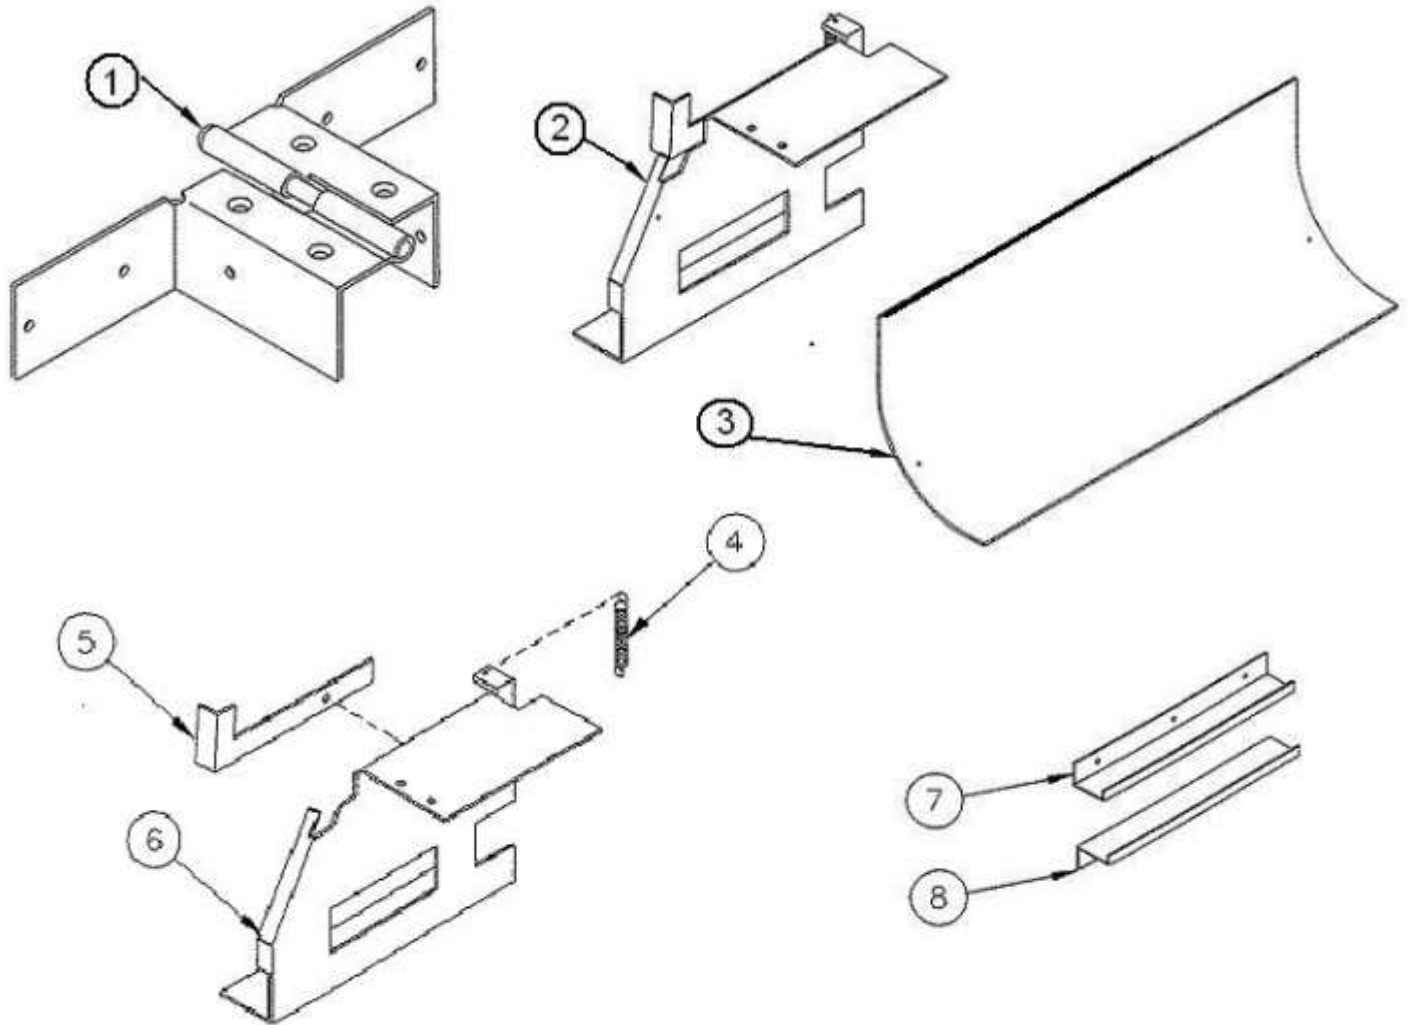

1) Ball Channel Assembly
TSYOOBCT0

BALL TRAP

REF.	Part number	description
	TSYOOBTA0	BALL TRAP ASSEMBLY (COMPLETE) (SEE PAGE K3, ITEM 8)
1	20606690	SHOULDER BOLT BEARING
	20201260	SHOULDER BOLT ¼-20 x 5/16-¾
	870055105	SHOULDER BOLT NUT ¼-20
2	TSYOOBTA00401	BALL TRAP ROD ASSEMBLY
3	TSYOOBTA00501	BALL TRAP
4	20201240	10-32 SOCKET HEAD CAP SCREW
4	20300860	10-32 NYLOCK NUT

2) Ball Trap Rod Assembly
TSYOOBTA00401

3) Ball Trap
TSYOOBTA00501

MISCELLANEOUS METAL PARTS

REF.	Part number	description
1	720100200	HINGE ASSEMBLY
	20100260	#8 x 2½" FLAT HEAD PHIL (4 PER HINGE)
	20100360	#8 x ¾" HEX HEAD (8 PER HINGE)
2	TSYOOBTA00301	BALL TRAP GATE ASSEMBLY
3	20606611	GOAL BOX DEFLECTOR
4	21706590	GATE ARM SPRING
5	20606680	GATE ARM
6	20606671	PUSH CHUTE END
7	20606651	GATE TOP GUIDE
8	20606660	GATE BOTTOM GUIDE

MISCELLANEOUS METAL PARTS

1) Hinge Assembly
720100200

2) Ball Trap Gate Assembly
TSYOOBTA00301

3) Goal Box Deflector
20606611

4) Gate Arm Spring
21706590

5) Gate Arm
20606680

6) Push Chute End
20606671

7) Gate Top Guide
20606650