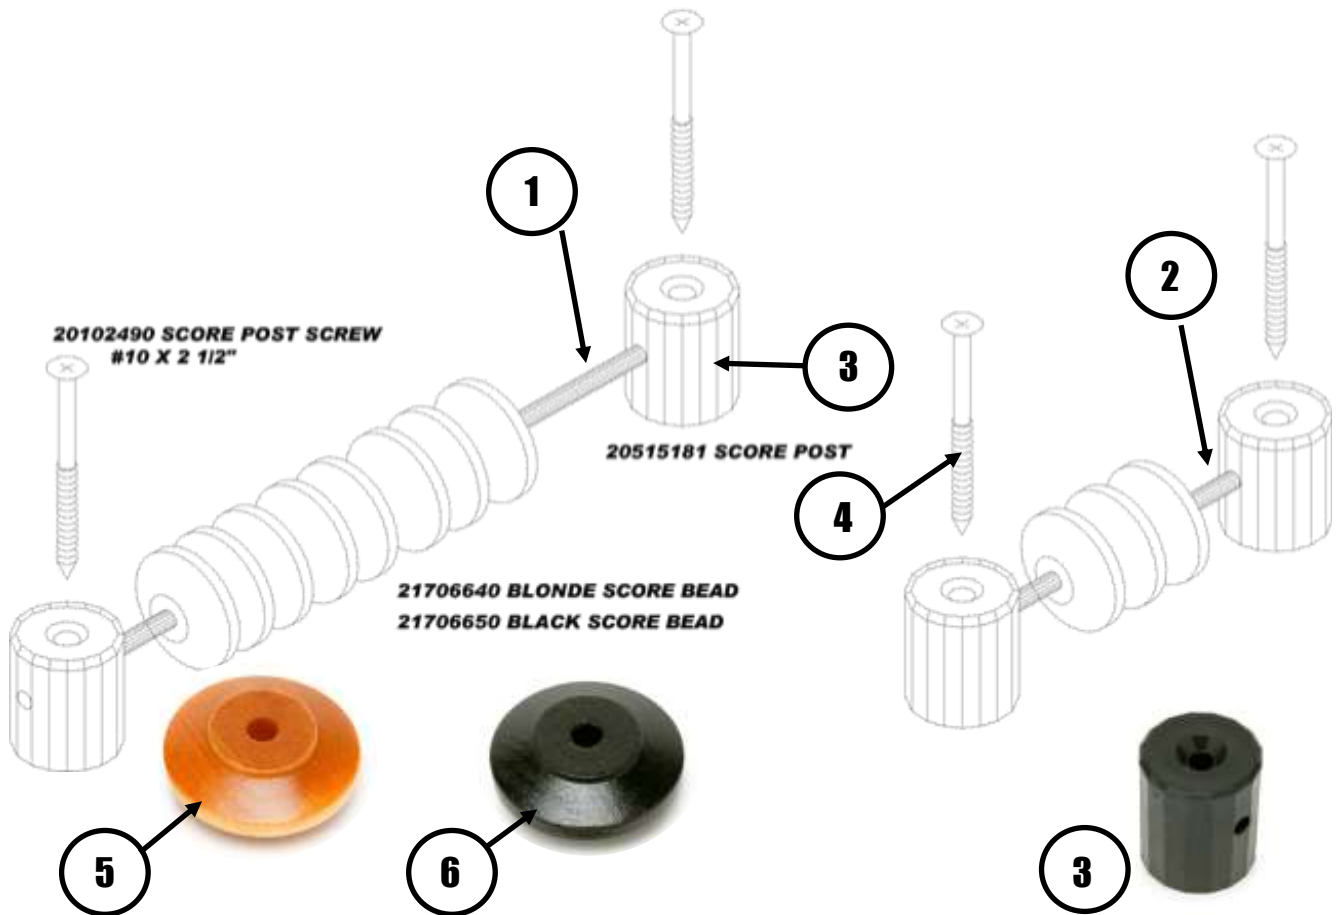

SCORING UNITS

REF.	Part number	description
1	20607502	SCORE POST ROD—GOAL COUNTER (7 5/8")
2	20607501	SCORE POST ROD—MATCH COUNTER (3")
3	20515181	SCORE POST
4	ni20102490	SCORE POST SCREW #10 x 2 1/2
5	21706640	BLONDE SCORE DISK (11 PER TABLE)
6	21706650	BLACK SCORE DISK (11 PER TABLE)

Each score disk uses 11 per table—8 on one side, 3 on the opposite