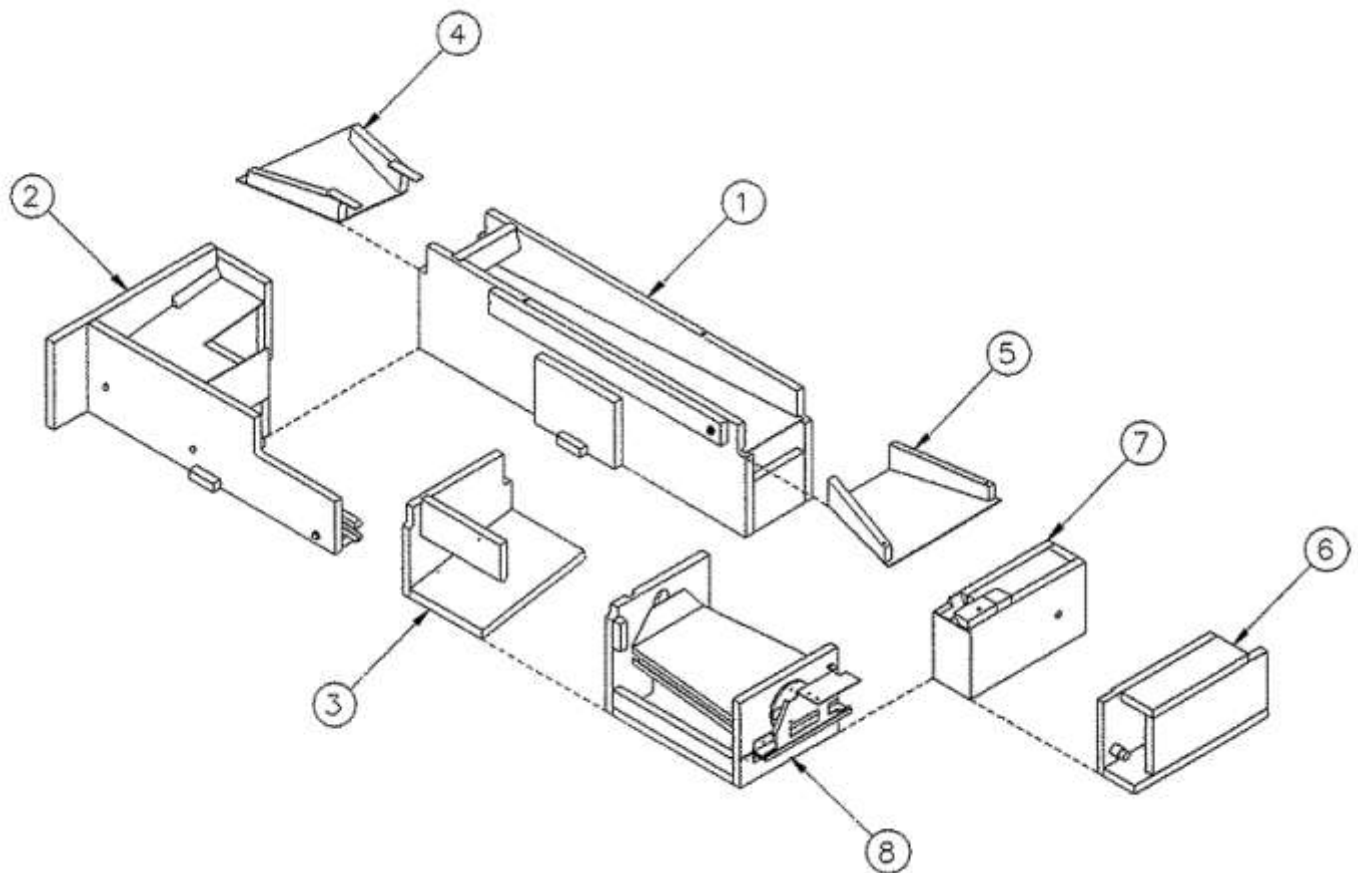

INTERNAL ASSEMBLIES

REF.	Part number	description
1	TSYOOTCR0	CENTER RAMP
2	TSYOOTTR0	TURN RAMP
3	TSYOORDR0	READY RAMP
4	TSYOODRL0	DIAMOND RAMP LEFT
*	NOT AVAILABLE	DIAMOND RAMP TAB
5	TSYOODRR0	DIAMOND RAMP RIGHT
6	TSYOOCBL0	COIN BOX LOCKING ASSY
7	TSYOOCBA0	CASH BOX ASSY
	21200610	CASH BOX LOCK (90095) W/KEY
8	TSYOOBTA0	BALL TRAP ASSY