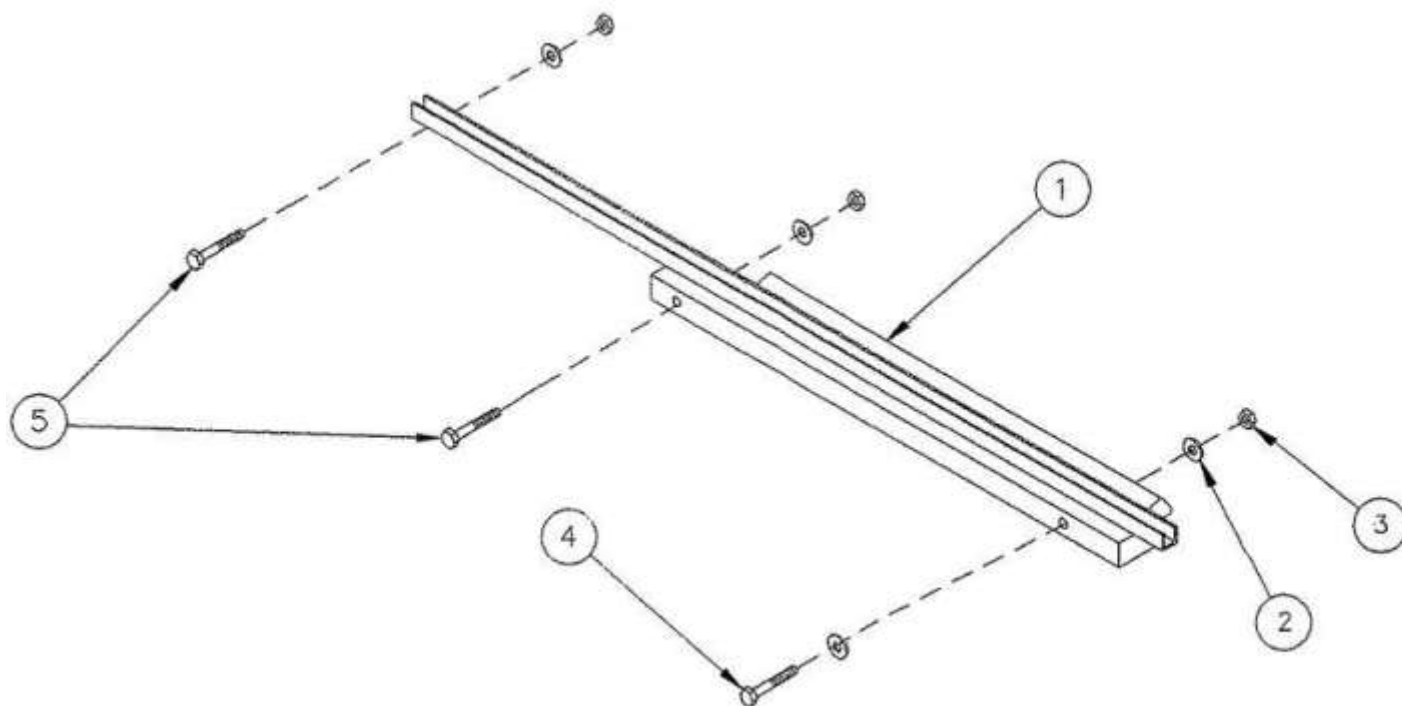

BALL CHANNEL ASSEMBLY

REF.	Part number	description
1	TSYOOBCT0	BALL CHANNEL ASSEMBLY
2	ni870060105	WASHER
3	ni20300860	BALL CHANNEL NUT 10-32
4	ni20201230	BALL CHANNEL BOLT ¼-20 x 3
5	ni20201480	BALL CHANNEL BOLT ¼-20 x 3½

1) Ball Channel Assembly
TSYOOBCT0