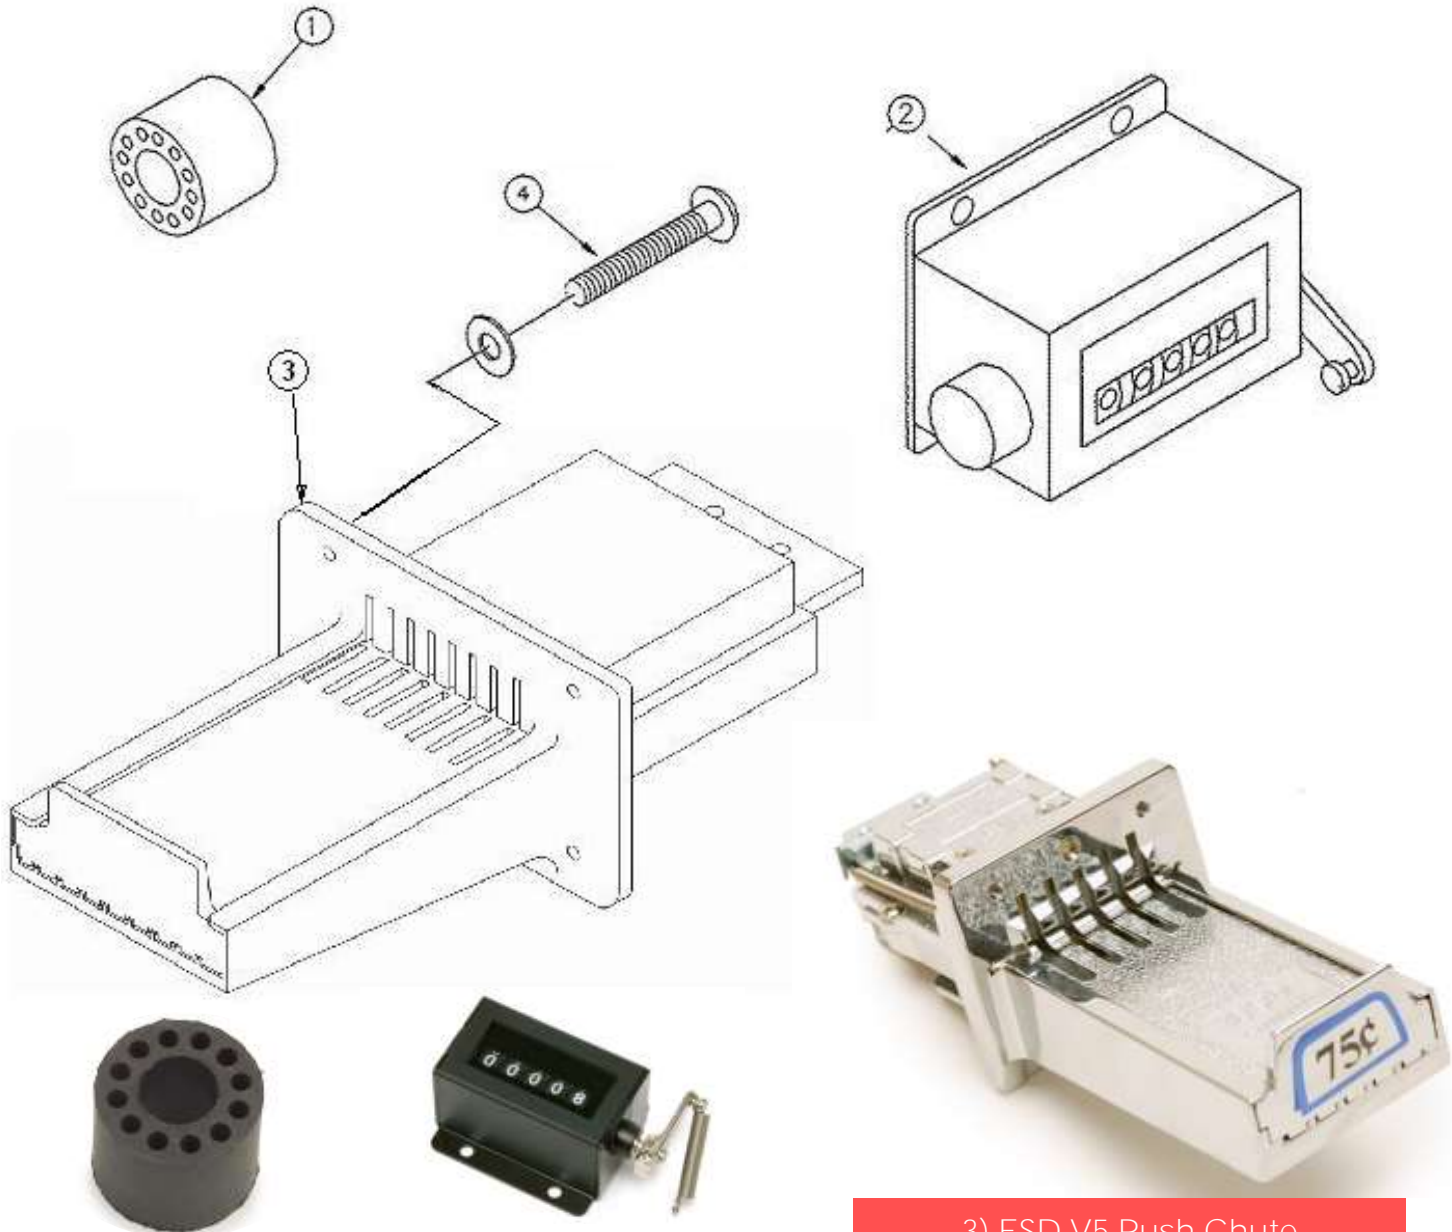

# MISCELLANEOUS PARTS

REF.	Part number	description
1	<a href="#">20701060</a>	BUMPER
2	<a href="#">21707910</a>	NON-RESETTABLE SOCCER COUNTER
3	<a href="#">890000630</a>	ESD V8 PUSH CHUTE (SET @ 4x \$0.25)
3	<a href="#">890000620</a>	ESD V5 PUSH CHUTE (SET @ 3x \$0.25)
	<a href="#">ni20201550</a>	PUSH CHUTE BOLT 10-32 x 1 1/8" (USE 4)
	ni20400060	#10 WASHER (USE 4)