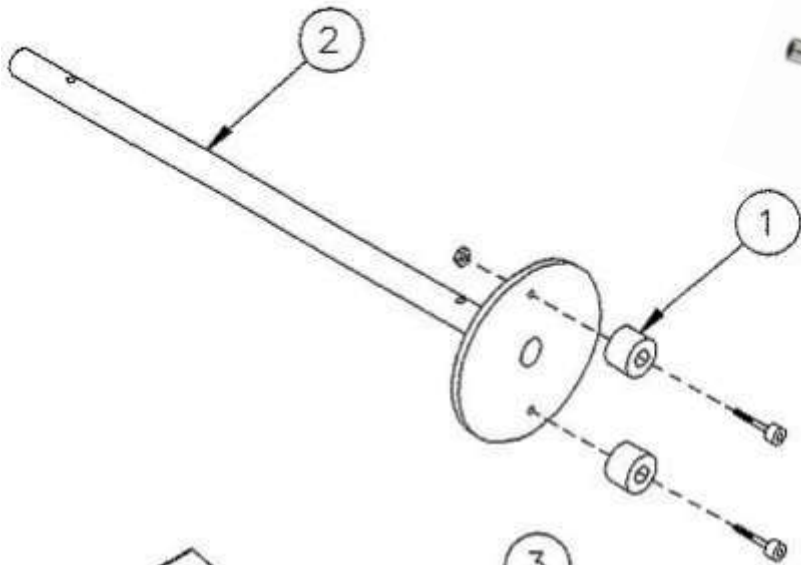

## BALL CHANNEL ASSEMBLY

REF.	Part number	description
1	TSYOOBCT0	BALL CHANNEL ASSEMBLY
2	ni870060105	WASHER
3	ni20300860	BALL CHANNEL NUT 10-32
4	ni20201230	BALL CHANNEL BOLT ¼-20 x 3
5	ni20201480	BALL CHANNEL BOLT ¼-20 x 3½

# BALL TRAP

REF.	Part number	description
	<a href="#">TSYOOBTA0</a>	BALL TRAP ASSEMBLY (COMPLETE) (SEE PAGE K3, ITEM 8)
1	20606690	SHOULDER BOLT BEARING
	20201260	SHOULDER BOLT ¼-20 x 5/16-¾
	870055105	SHOULDER BOLT NUT ¼-20
2	<a href="#">TSYOOBTA00401</a>	BALL TRAP ROD ASSEMBLY
3	<a href="#">TSYOOBTA00501</a>	BALL TRAP
4	20201240	10-32 SOCKET HEAD CAP SCREW
4	20300860	10-32 NYLOCK NUT