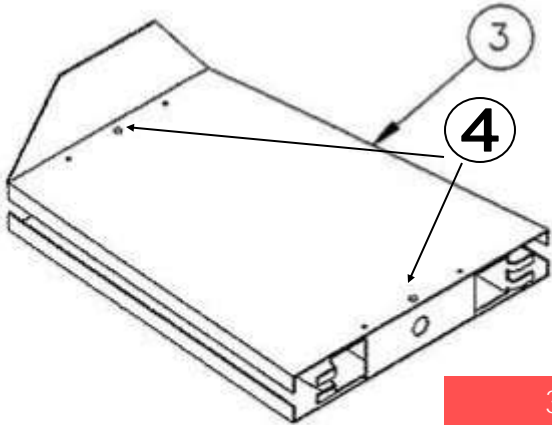

BALL TRAP

REF.	Part number	description
	TSYOOBTA0	BALL TRAP ASSEMBLY (COMPLETE) (SEE PAGE K3, ITEM 8)
1	20606690	SHOULDER BOLT BEARING
	20201260	SHOULDER BOLT ¼-20 x 5/16-¾
	870055105	SHOULDER BOLT NUT ¼-20
2	TSYOOBTA00401	BALL TRAP ROD ASSEMBLY
3	TSYOOBTA00501	BALL TRAP
4	20201240	10-32 SOCKET HEAD CAP SCREW
4	20300860	10-32 NYLOCK NUT