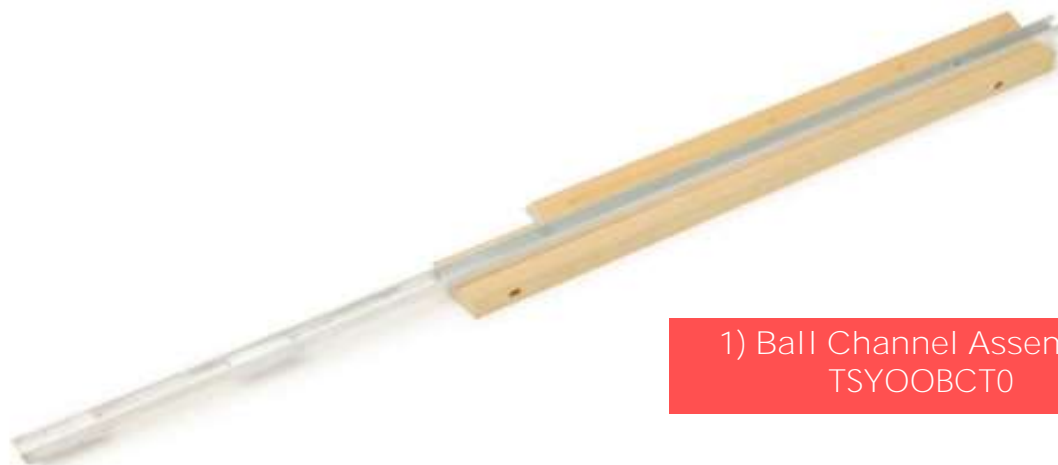

BALL CHANNEL ASSEMBLY

REF.	Part number	description
1	TSYOOBCT0	BALL CHANNEL ASSEMBLY
2	ni870060105	WASHER
3	ni20300860	BALL CHANNEL NUT 10-32
4	ni20201230	BALL CHANNEL BOLT ¼-20 x 3
5	ni20201480	BALL CHANNEL BOLT ¼-20 x 3½

1) Ball Channel Assembly
TSYOOBCT0