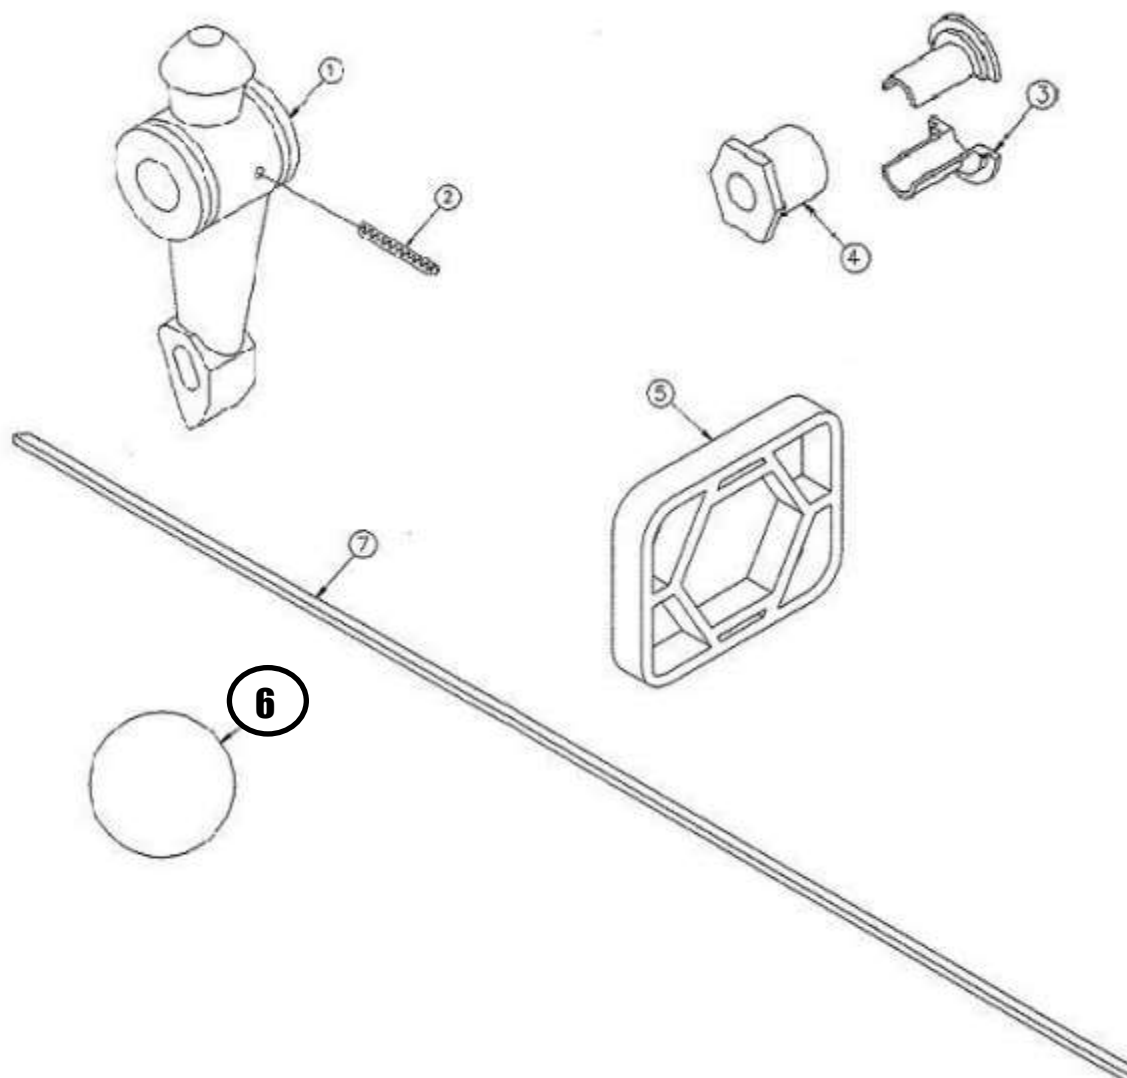

## MISCELLANEOUS PLASTIC PARTS

REF.	Part number	description
1	<a href="#">20515223</a>	BLACK ABS FOOSBALL PLAYER
1	<a href="#">20515233</a>	YELLOW ABS FOOSBALL PLAYER
	<a href="#">20515280</a>	BLACK ABS FOOSBALL PLAYER—TOURNAMENT FIT
	<a href="#">20515290</a>	YELLOW ABS FOOSBALL PLAYER—TOURNAMENT FIT
2	<a href="#">21706690</a>	ROLL PIN
3	<a href="#">20515211</a>	BEARING HALF (THIN WALL -0.030" - PRICE PER HALF)
4	<a href="#">20515201</a>	BEARING NUT
5	<a href="#">20515191</a>	BEARING WRENCH
6	<a href="#">20515173</a>	FOOSBALL (TOURNAMENT RED)
6	<a href="#">20515170</a>	FOOSBALL (CLASSIC PINK)
6	<a href="#">20515178</a>	FOOSBALL (TOURNAMENT RED W/ITSF LOGO)
6	<a href="#">980100100</a>	FOOSBALL (DYNAMO YELLOW)
7	<a href="#">20515135</a>	CLEAR PLAYFIELD TRIM
7	<a href="#">20515131</a>	CLASSIC WHITE PLAYFIELD TRIM