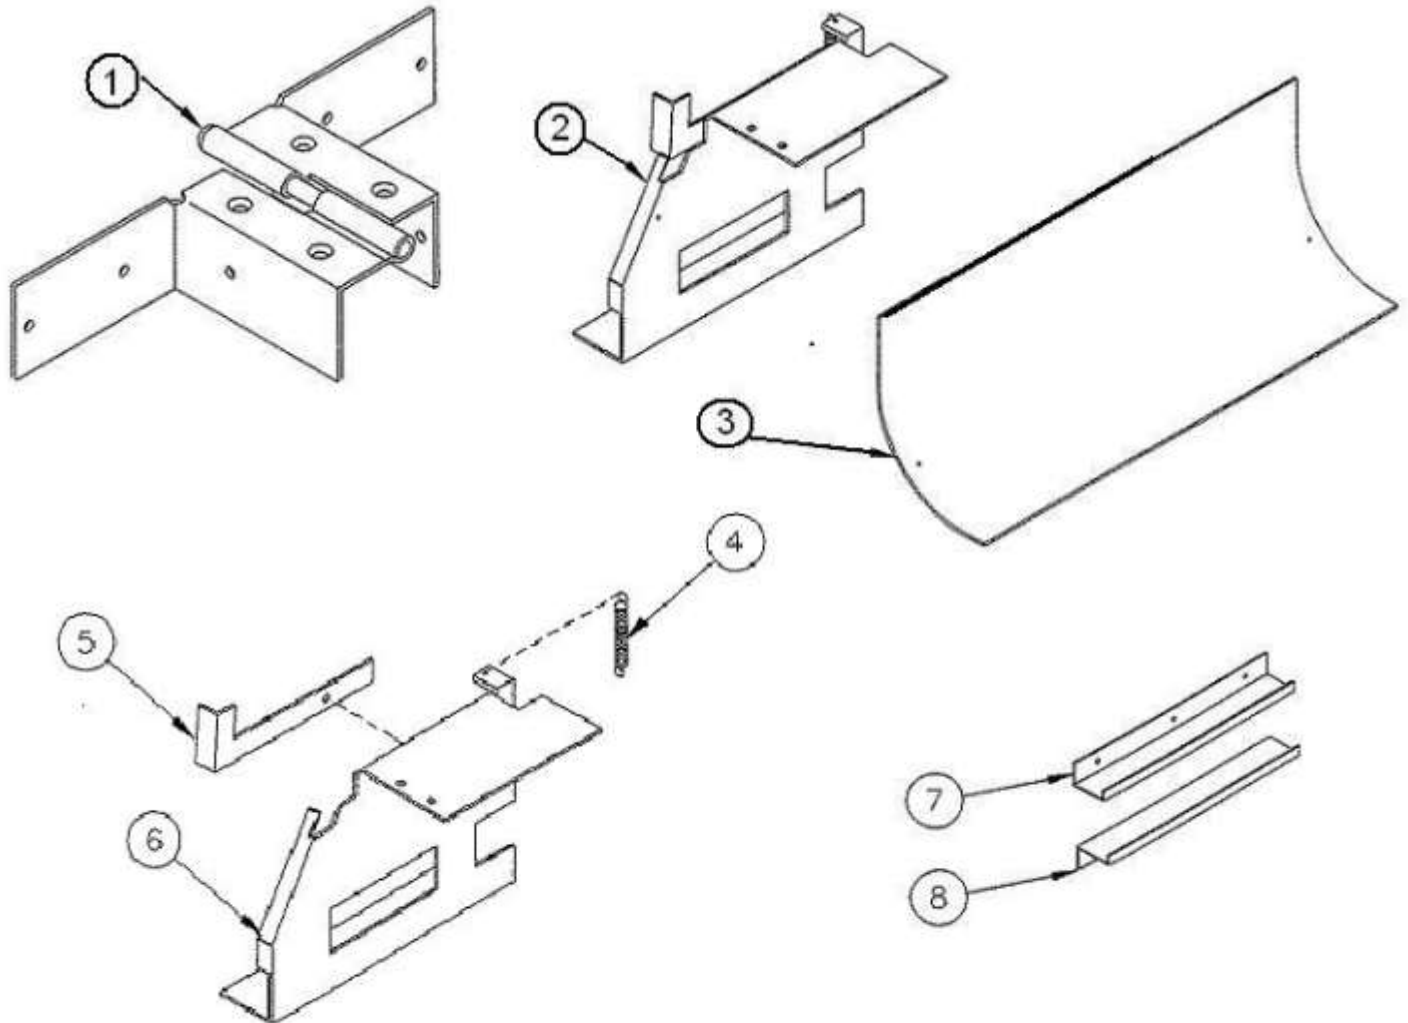

# BALL TRAP

REF.	Part number	description
	<a href="#">TSYOOBTA0</a>	BALL TRAP ASSEMBLY (COMPLETE) (SEE PAGE K3, ITEM 8)
1	20606690	SHOULDER BOLT BEARING
	20201260	SHOULDER BOLT ¼-20 x 5/16-¾
	870055105	SHOULDER BOLT NUT ¼-20
2	<a href="#">TSYOOBTA00401</a>	BALL TRAP ROD ASSEMBLY
3	<a href="#">TSYOOBTA00501</a>	BALL TRAP
4	20201240	10-32 SOCKET HEAD CAP SCREW
4	20300860	10-32 NYLOCK NUT

2) Ball Trap Rod Assembly  
TSYOOBTA00401

3) Ball Trap  
TSYOOBTA00501

# MISCELLANEOUS METAL PARTS

REF.	Part number	description
1	<a href="#">720100200</a>	HINGE ASSEMBLY
	20100260	#8 x 2½" FLAT HEAD PHIL (4 PER HINGE)
	20100360	#8 x ¾" HEX HEAD (8 PER HINGE)
2	<a href="#">TSYOOBTA00301</a>	BALL TRAP GATE ASSEMBLY
3	<a href="#">20606611</a>	GOAL BOX DEFLECTOR
4	21706590	GATE ARM SPRING
5	20606680	GATE ARM
6	20606671	PUSH CHUTE END
7	20606651	GATE TOP GUIDE
8	20606660	GATE BOTTOM GUIDE