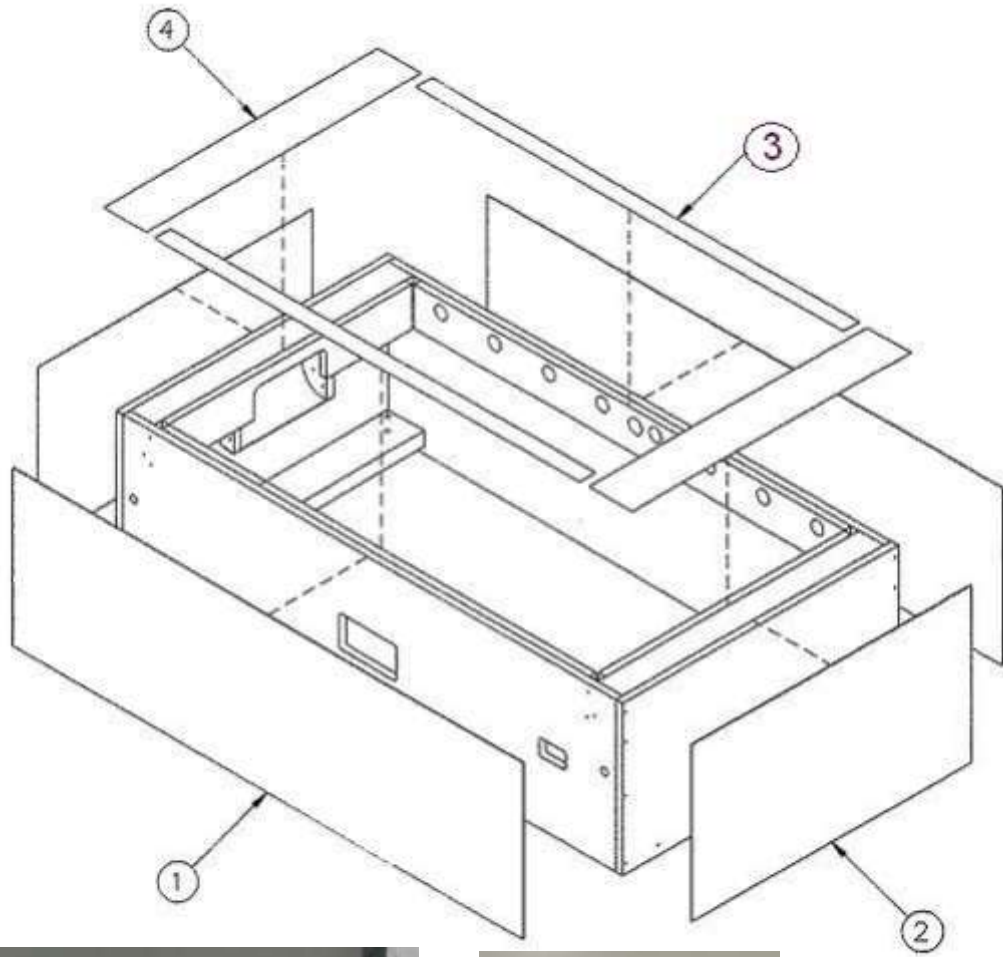

# LAMINATE AND EXTERIOR

REF.	Part number	description
1	<a href="#">968060053</a>	SILVER METALLIC SIDE WALL LAMINATE
2	<a href="#">968060054</a>	SILVER METALLIC END WALL LAMINATE
3	<a href="#">21305080</a>	TOP SIDE BLACK LAMINATE (TRIM TO FIT)
4	<a href="#">21305090</a>	TOP END BLACK LAMINATE (TRIM TO FIT)
	<a href="#">860100141</a>	<b>TORNADO 20" TEXT INSIGNIA</b>
	<a href="#">860100138</a>	TORNADO ROUND LOGO PLATE
	<a href="#">21200620</a>	CABINET LOCK #90094
	<a href="#">21200680</a>	KEY ONLY #90094