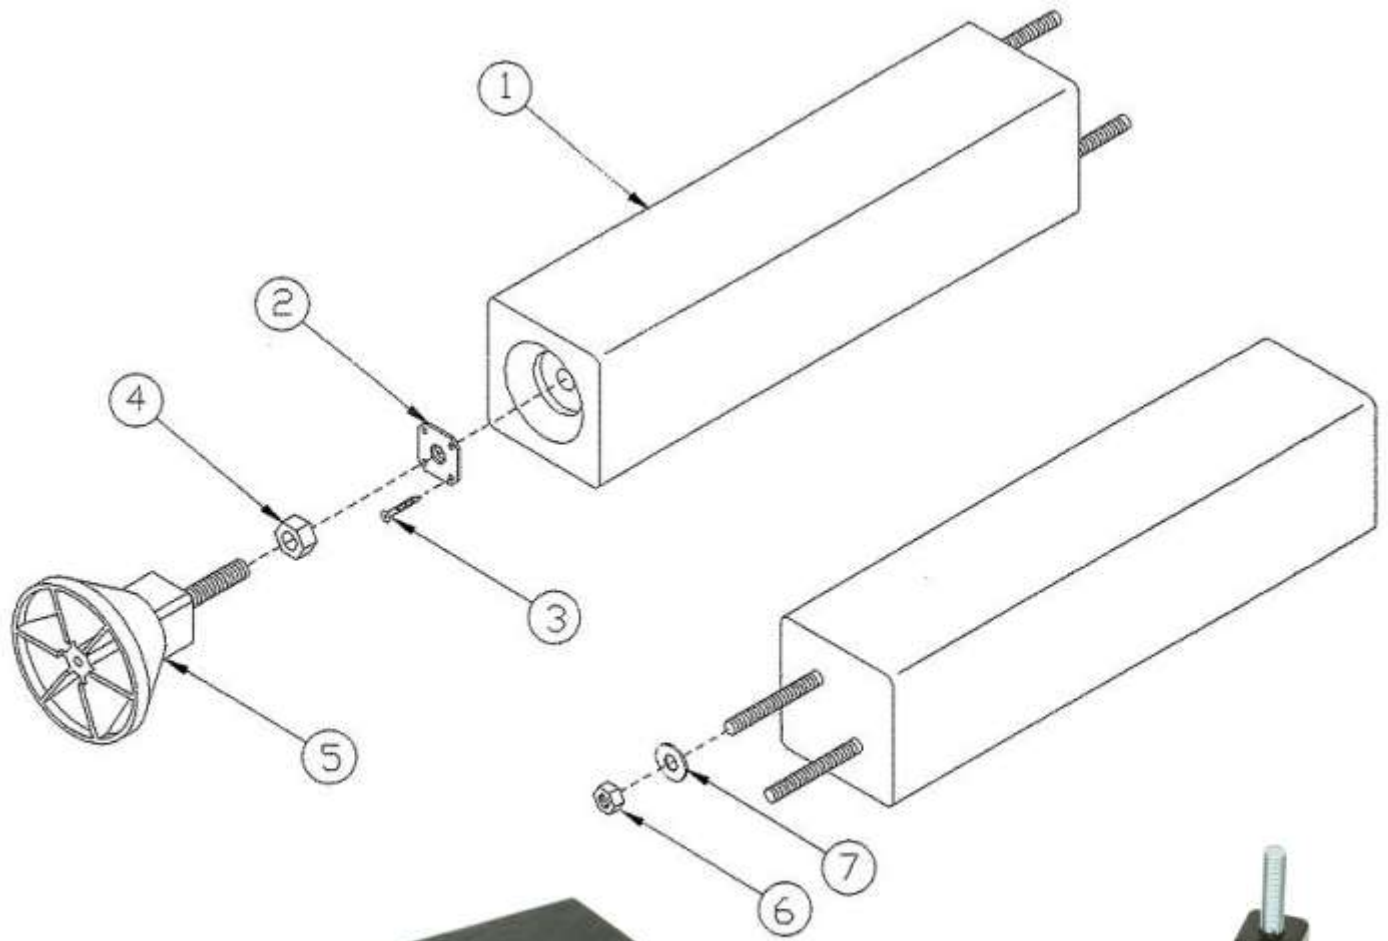

LEGS AND LEVELERS

REF.	Part number	description
1	TSYOOSLS1	LEG W/LEVELER PLATE AND HANGER BOLT
2	20600961	LEG LEVELER PLATE
3	870001208	LEG PLATE SCREW #8 x 1" (4 PER LEG)
4	ni20300890	LEG LEVELER NUT 1/2"-13
5	20515140	LEG LEVELER (NUT NOT INCLUDED)
6	ni20300900	LEG NUT 3/8"-16 (2 PER LEG)
7	ni20401080	LEG WASHER (2 PER LEG)

1) TSYOOSLS1
Leg w/Plate and
Hanger Bolts