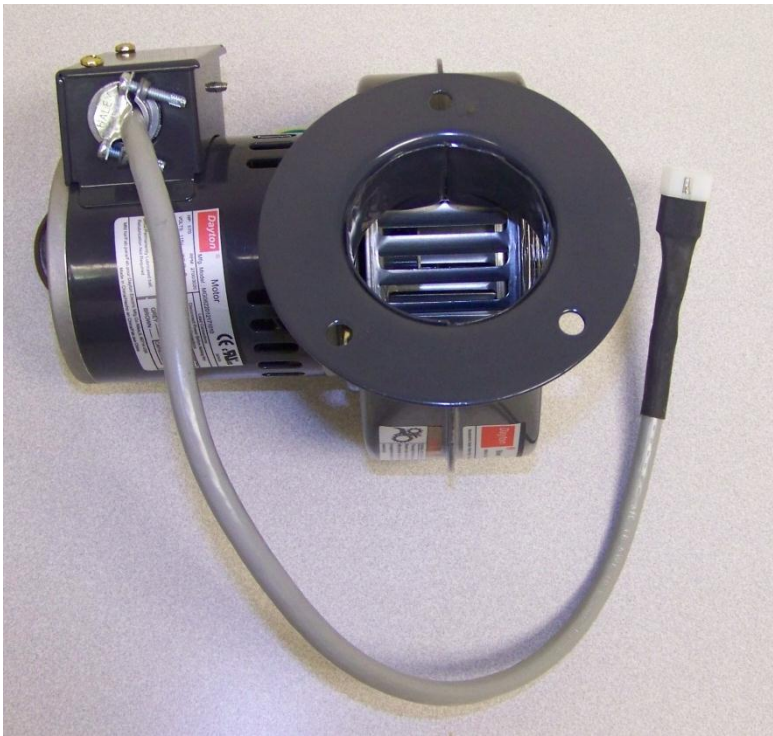

BLOWER MOTOR INFORMATION

The current Arctic Wind blower motor, [part # 880400930](#), is used on tables with a ROUND blower outlet and an on/off switch on the cabinet of the table.

Part # 880400926 is for a ROUND outlet blower motor with an on/off switch mounted on the power cord.

Arctic Wind blower motors with a square outlet are no longer available, but you may be able to construct an adaptor to use a round outlet motor on such a table.