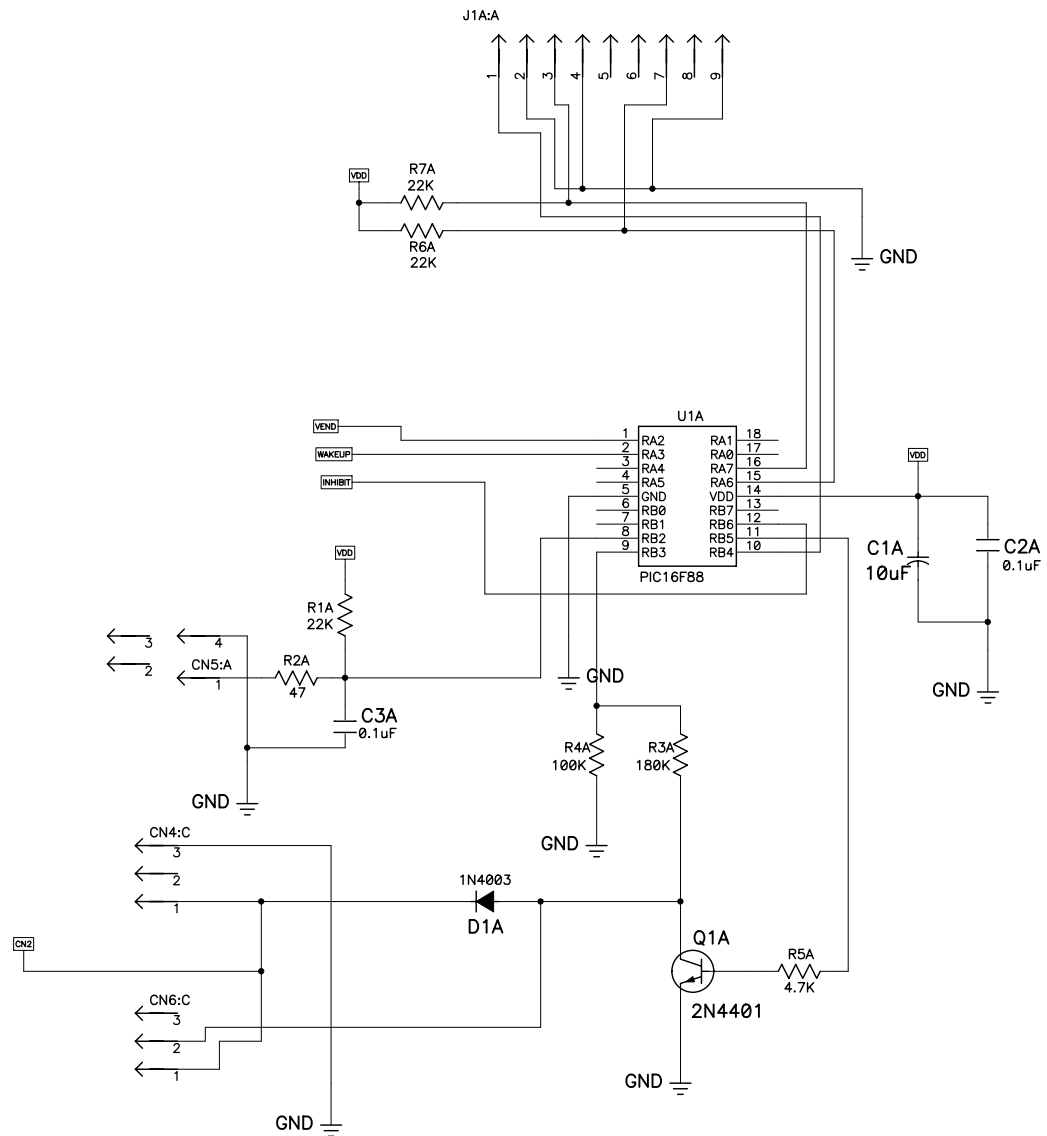

Title			GREAT EIGHT POOL		
Size	Number			Rev	
B	898532				
Date			Drawn by		
Filename			Sheet 1 of 2		

Title			GREAT EIGHT POOL		
Size		Number		Rev	
B		898532			
Date				Drawn by	
Filename				Sheet 2 of 2	