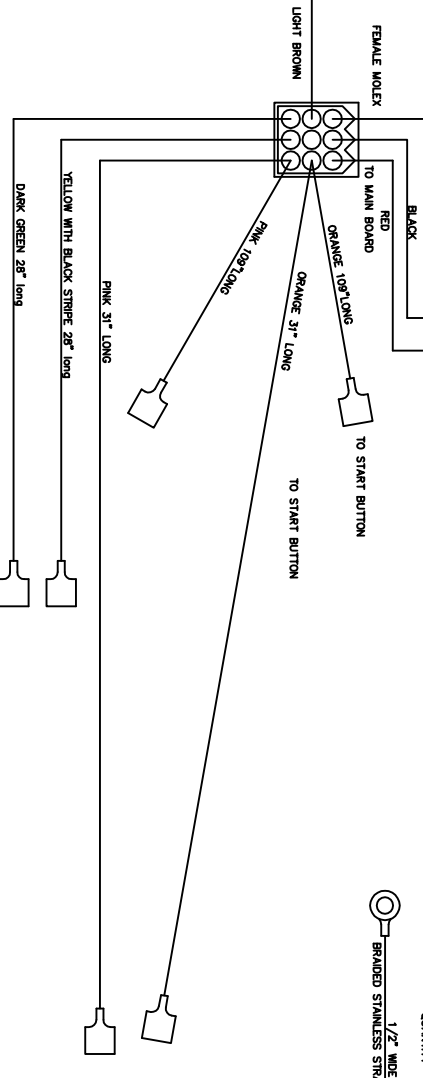

QUANTITY - 8
 1/2\"/>

QUANTITY - 5
 1/2\"/>

CABLE TIE ALL
 TOGETHER
 28\"/>

THIS HARNESS
 IS SHIELDED

THIS HARNESS
 IS ASSEMBLED HERE