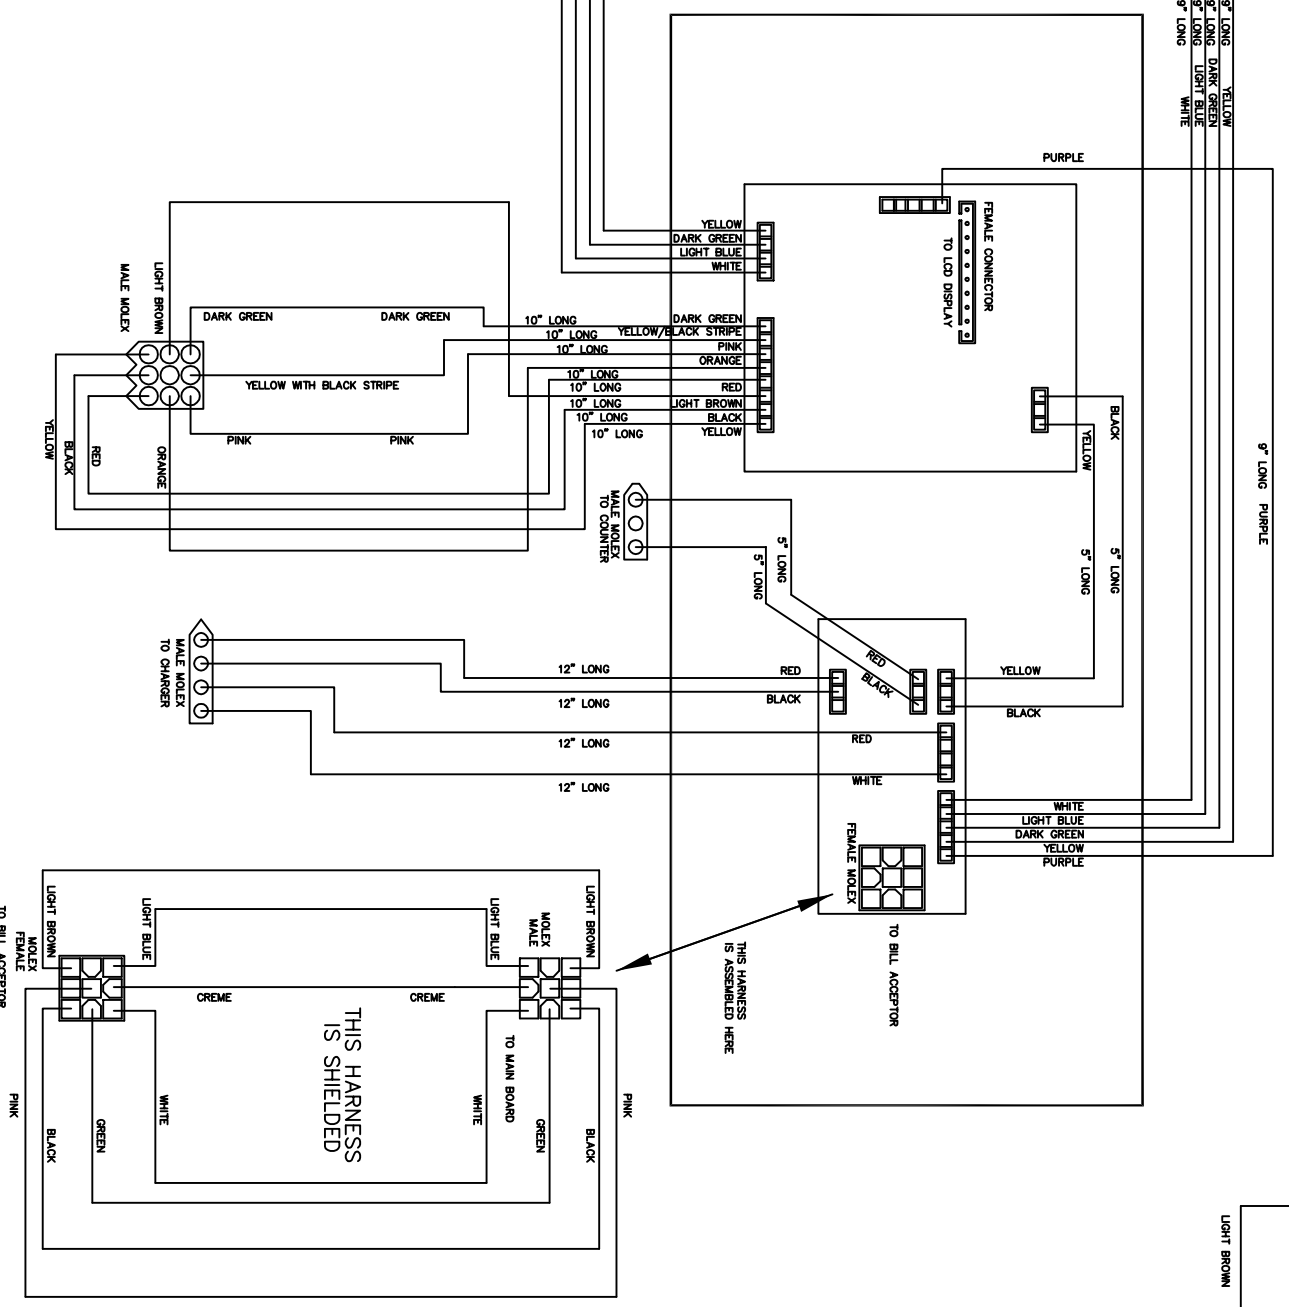

QUANTITY - 8
 1/2\"/>

QUANTITY - 5
 1/2\"/>

CABLE TIE ALL
 TOGETHER
 28\"/>

THIS HARNESS
 IS SHIELDED

THIS HARNESS
 IS ASSEMBLED HERE