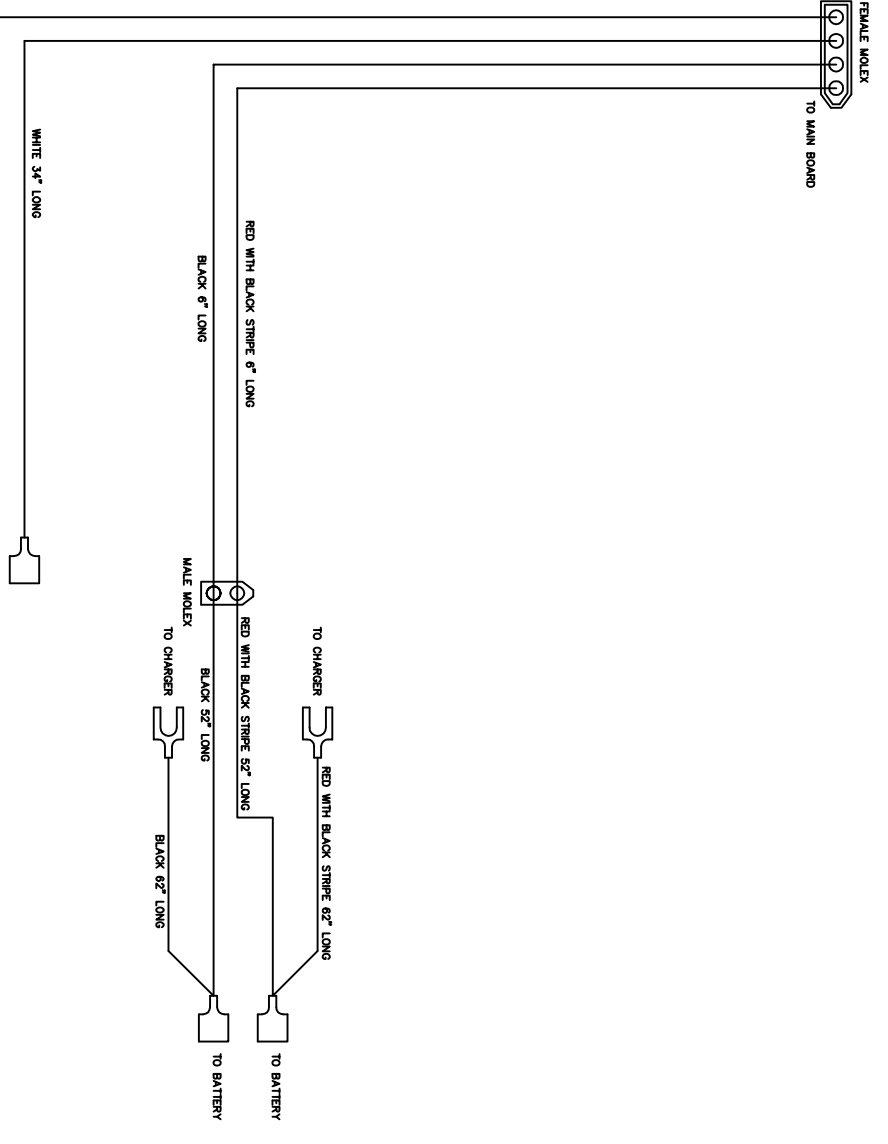

QUANTITY - 8
 1/2\"/>

QUANTITY - 5
 1/2\"/>

CABLE TIE ALL
 TOGETHER
 28\"/>

THIS HARNESS
 IS SHIELDED

THIS HARNESS
 IS ASSEMBLED HERE