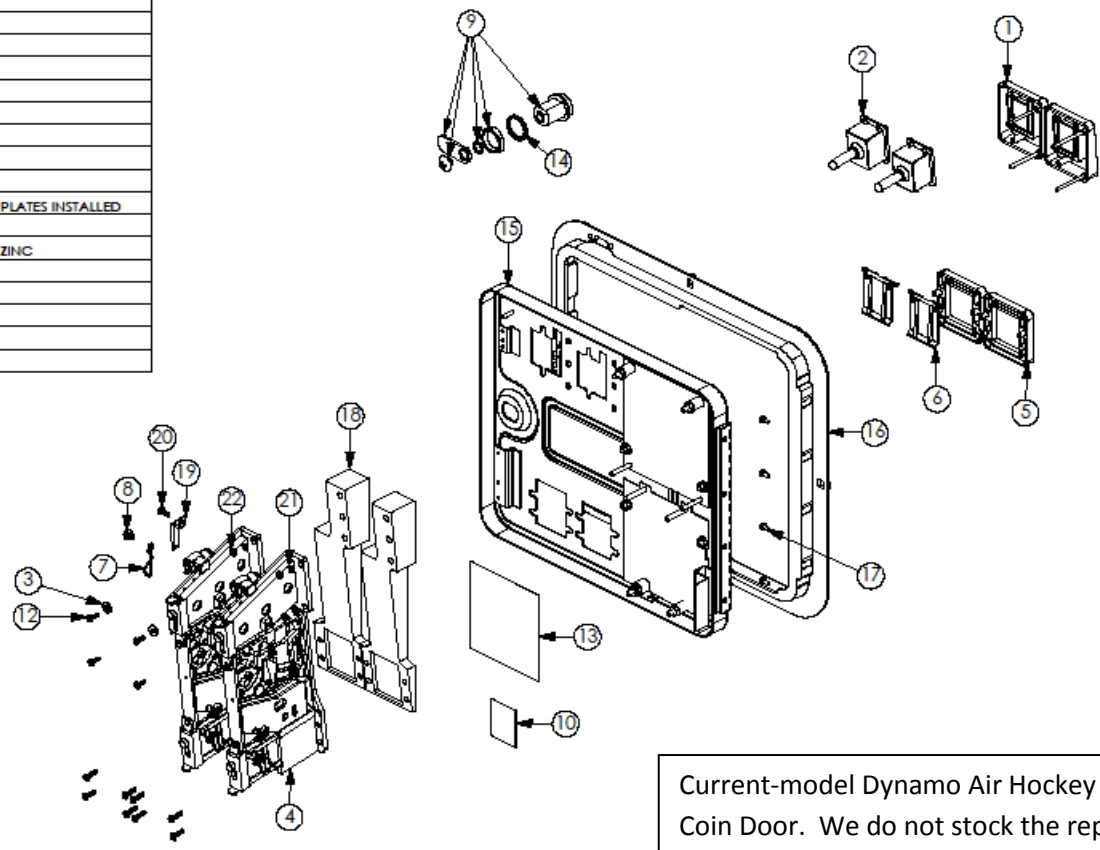

DRAWING NO.
40-0696-40EX

ITEM NO.	QTY.	PART NO.	DESCRIPTION
1	2	42-0231-100	ENTRY BEZEL
2	2	42-0038-100	REJECT BUTTON ASY. YELLOW \$1.00 4X.25 1 PLAY W/L SHAFT
3	2	43-1002-00	WASHER, FLAT #6
4	2	42-8156-00	MECH HOLDER W/2 METAL CLIPS & 14V LMP SW .25 HAPP MECH
5	2	42-0232-100	RETURN BEZEL
6	2	42-0119-00	RETURN DOOR FLAP
7	1	42-0063-00	KEY HOOK
8	1	42-0065-00	SCREW 8 X 1/4
9	1	42-0641-00	LOCK ASSY 7/8 W/1 1/8" STRAIGHT CAM
10	1	95-0278-00	DANGER LABEL
11	8	48-1000-00	SCREW FOR BEZEL
12	4	43-1003-00	SCREW, PLASTIC #4 X .42
13	1	890-1060-00	LABEL UPSTACKER INSTRUCTIONS
14	1	42-0254-02	LOCKWASHER, F/LOCK 3/4" INT.
15	1	42-3696-100	COIN DOOR PINBALL 2 ENTRY WITH VALIDATOR PLATES INSTALLED
16	1	891-1701-016	FRAME STD DRII S2000 NOTCH BLK
17	4	890-1002-00	SCREW F/ HINGE M3X6MM .5 PITCH PH PAN HD ZINC
18	2	42-1035-00	INCLINED PLASTIC SEPERATOR IL 7 DEGREES
19	1	42-1039-00	BRACKET F/NRI WAKE-UP SENSOR
20	1	42-0314-00	SCREW 6-32 X 3/8 PH PN HD
21	4	43-0066-00	WASHER, #4 FLAT
22	4	43-0203-00	NUT, HEX M3

NOTE:
ITEM NOT SHOWN:
INS-0024 (INSTRUCTIONS ULT \$.25 US COIN MECHANISM)

Current-model Dynamo Air Hockey tables use this Happ Coin Door. We do not stock the replacement parts from this door, but they should be readily available from Happ Controls. Contact them at (888)-289-4277 or www.happcontrols.com.

Useful part numbers are shown on this drawing.