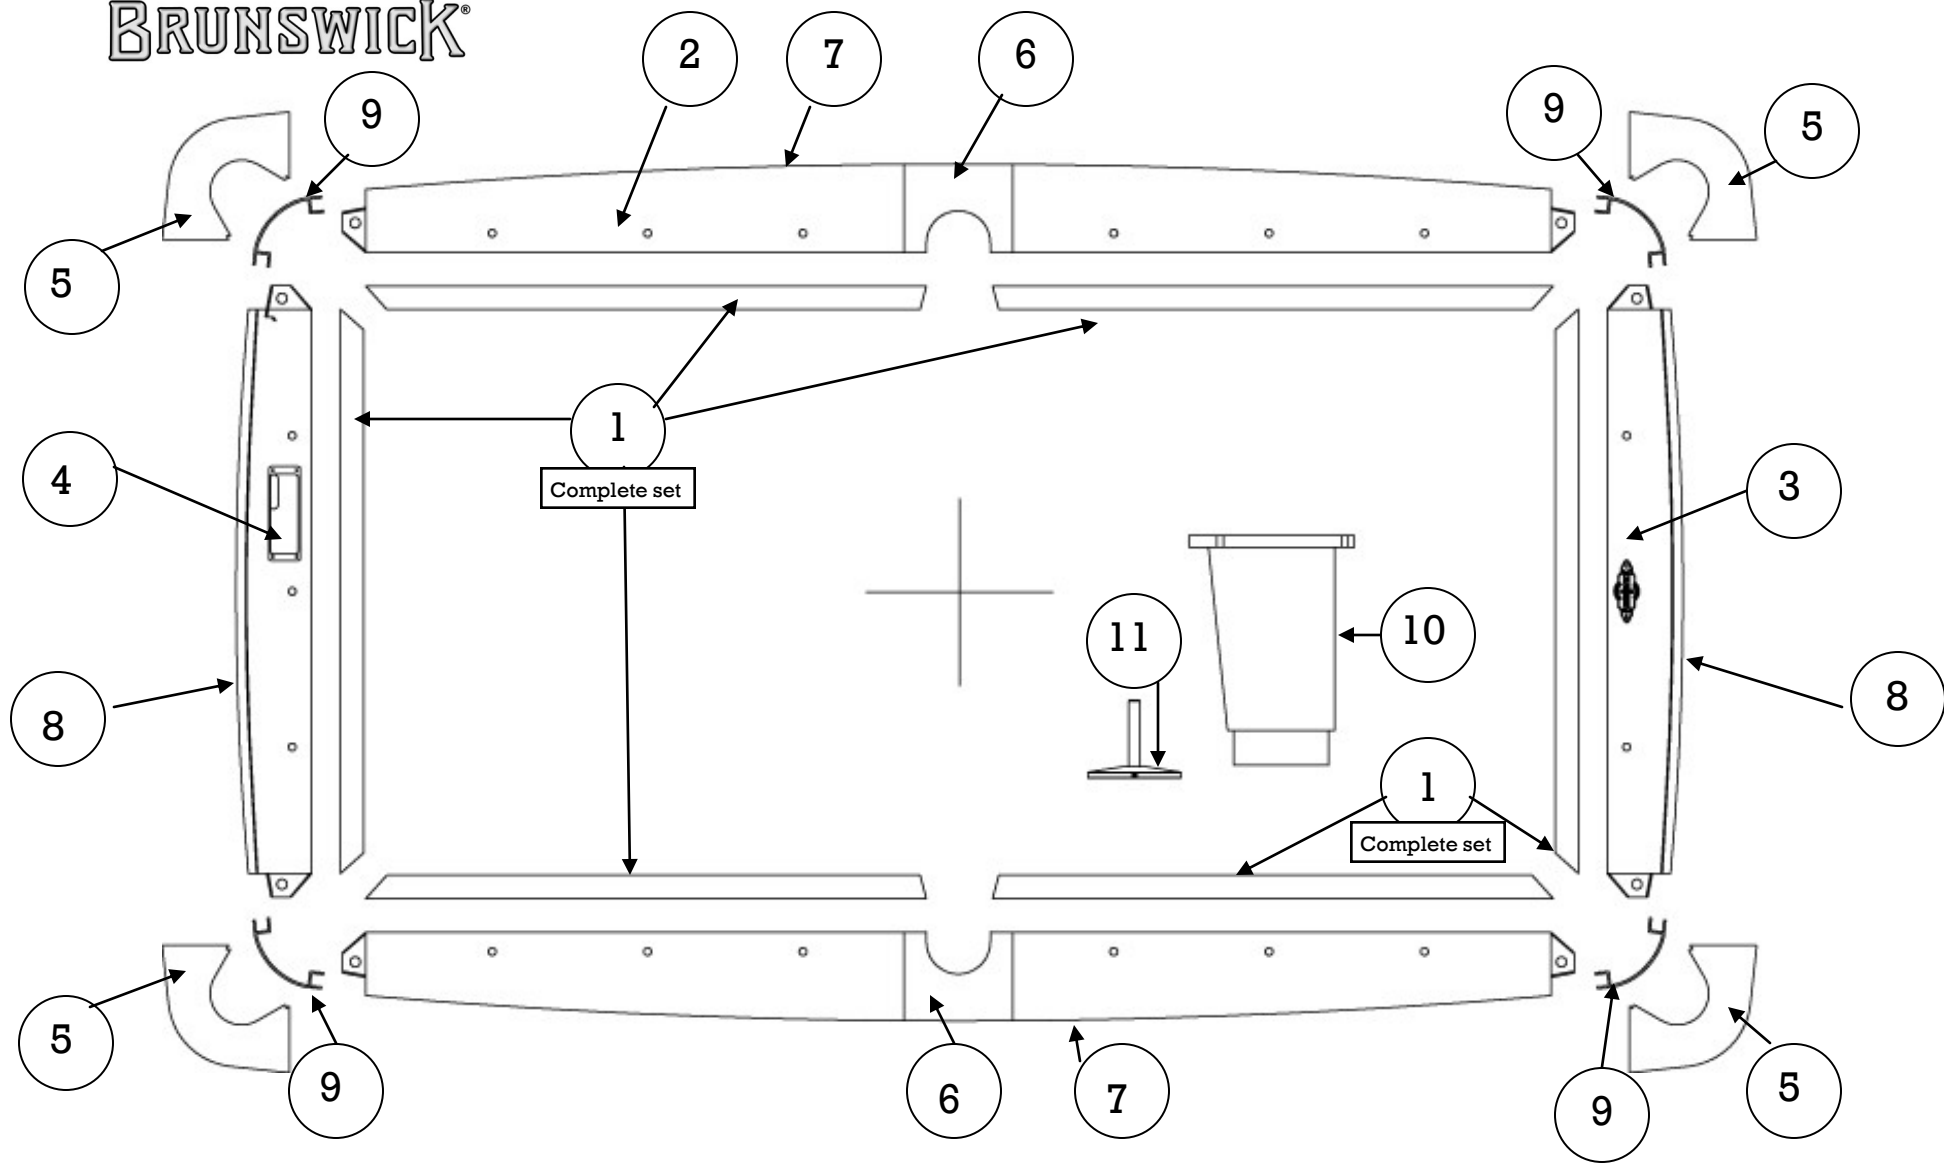

Metro™ Coin BRUNSWICK®

If you are uncertain if your Metro table has current or old-style cushion rails, contact Valley Dynamo Tech Support at techhelp@valley-dynamo.com

Ref #	Part Number	Description
1	960260550	Cushion Rail Set 7' (Platinum)
1	960260555	Cushion Rail Set 8' (Platinum)
1	960260570	Cushion Rail Set 7' (Uncovered)
1	960260575	Cushion Rail Set 8' (Uncovered)
1	960260540	Cushion Rail Set 7' (Platinum)
		7' old-style Metro Cushion Rails available only while supplies last
1	P960260545	Cushion Rail Set 8' (Platinum)
		8' old-style Metro Cushion Rails have been discontinued
2	960260636	Side Rail (7')
3	990260638	End Rail w/Brunswick Logo (7')
4	960260640	End Rail w/LCD Cut Out
4	880200605	LCD Display
5	720200520	Casting, Corner
	710200415	Corner Pocket Liner
6	720200525	Casting, Center
	710200420	Center Pocket Liner
7	720202900	Side Rail Trim (7')
7	720202930	Side Rail Trim (8')
8	720202910	End Rail Trim (7')
8	720202935	End Rail Trim (8')
9	720202920	Down Corner
	710200700	Gulley Boot Set
	980203866	66" Platinum Cloth (Valley Ultra)
	980200350	Chalk, Silver Cup Charcoal
10	980250000	Leg Assy (set of 4)
11	890260000	Leveler
	030250000	Pocket Liner/Ball Drop Update Kit
	980000530	Lock 106
	030000130	Key 106
	800260000	Side Moon