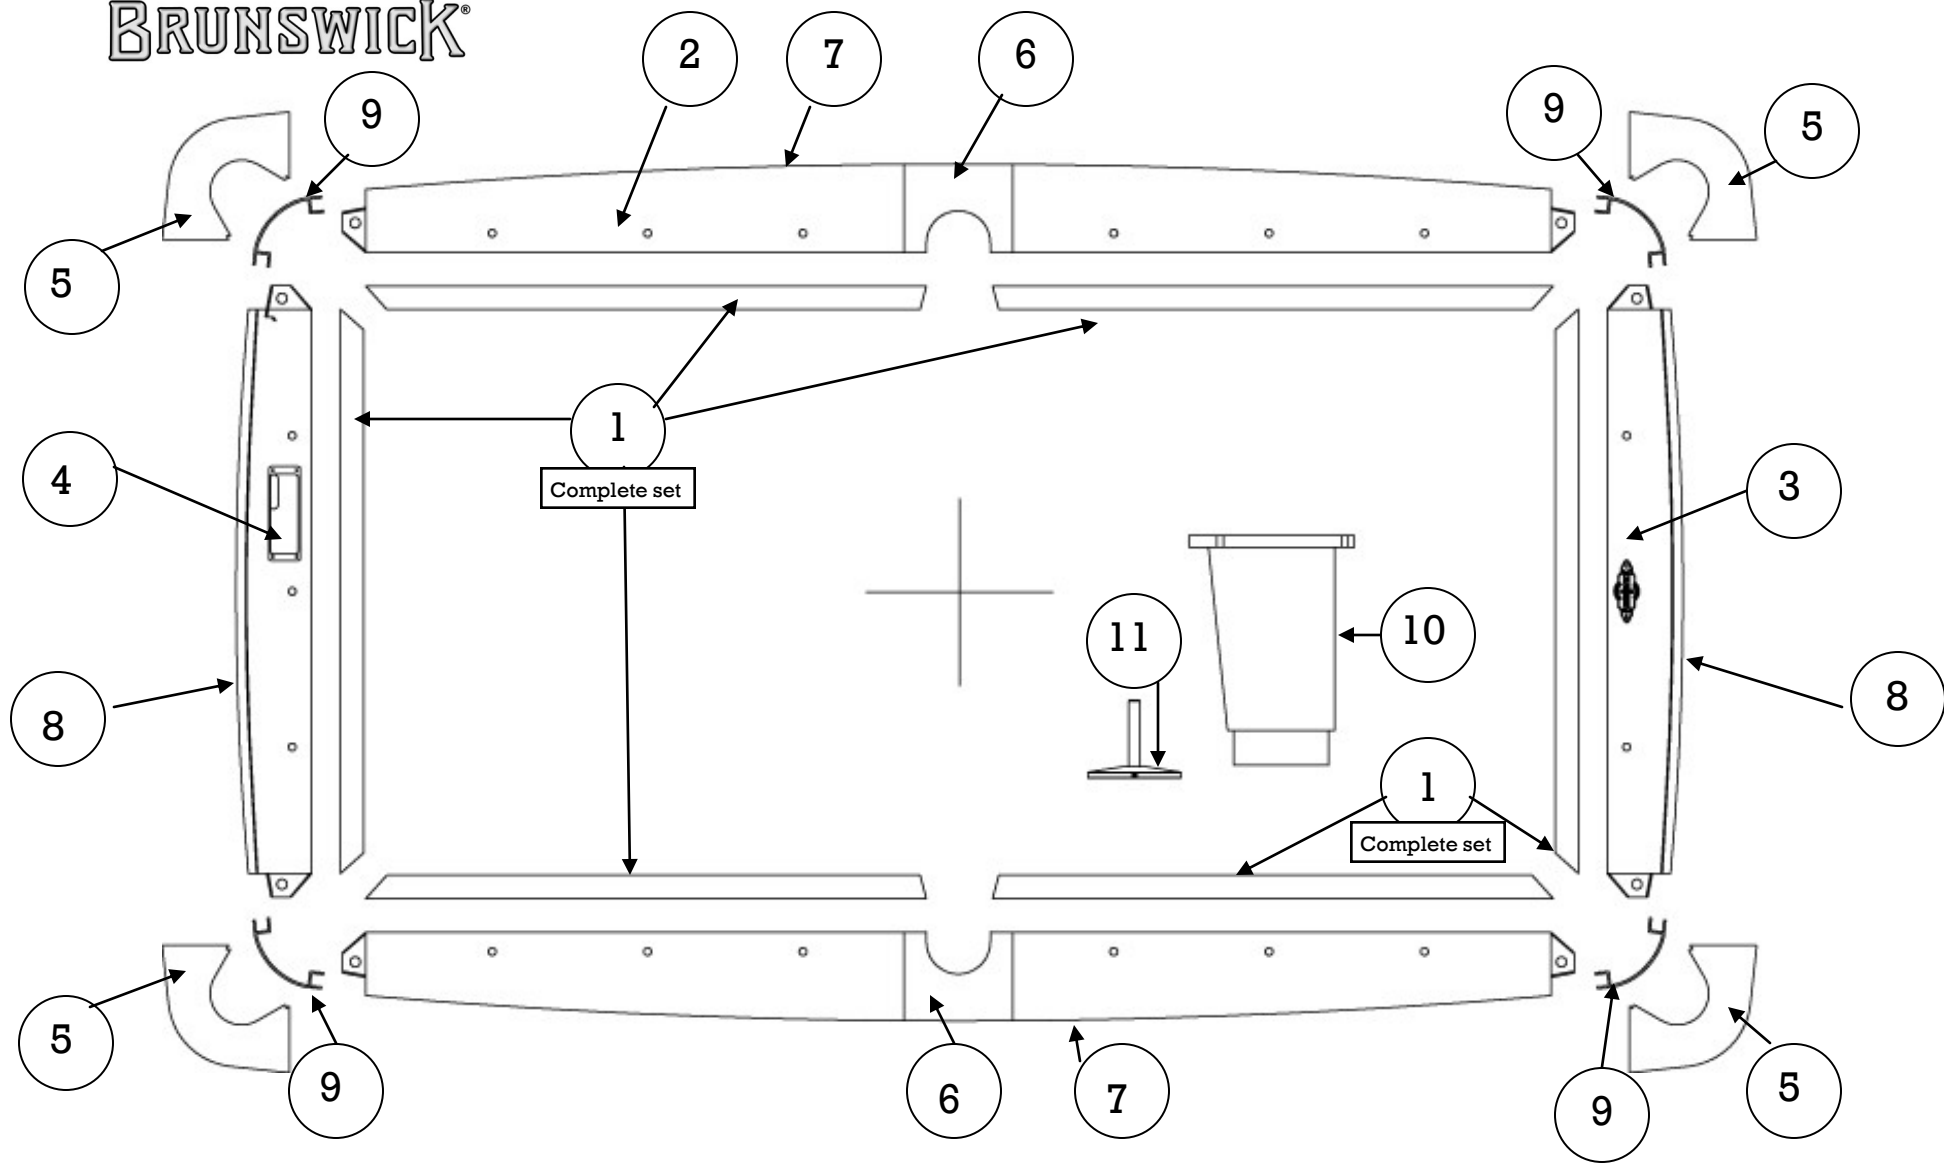

Metro™ Coin BRUNSWICK®

If you are uncertain if your Metro table has current or old-style cushion rails, contact Valley Dynamo Tech Support at techhelp@valley-dynamo.com

Ref #	Part Number	Description
1	960260550	Cushion Rail Set 7' (Platinum)
1	960260555	Cushion Rail Set 8' (Platinum)
1	960260570	Cushion Rail Set 7' (Uncovered)
1	960260575	Cushion Rail Set 8' (Uncovered)
1	960260540	Cushion Rail Set 7' (Platinum)
7' old-style Metro Cushion Rails available only while supplies last		
1	P960260545	Cushion Rail Set 8' (Platinum)
8' old-style Metro Cushion Rails have been discontinued		
2	960260636	Side Rail (7')
3	990260638	End Rail w/Brunswick Logo (7')
4	960260640	End Rail w/LCD Cut Out
4	880200605	LCD Display
5	720200520	Casting, Corner
	710200415	Corner Pocket Liner
6	720200525	Casting, Center
	710200420	Center Pocket Liner
7	720202900	Side Rail Trim (7')
7	720202930	Side Rail Trim (8')
8	720202910	End Rail Trim (7')
8	720202935	End Rail Trim (8')
9	720202920	Down Corner
	710200700	Gulley Boot Set
	980203866	66" Platinum Cloth (Valley Ultra)
	980200350	Chalk, Silver Cup Charcoal
10	980250000	Leg Assy (set of 4)
11	890260000	Leveler
	030250000	Pocket Liner/Ball Drop Update Kit
	980000530	Lock 106
	030000130	Key 106
	800260000	Side Moon