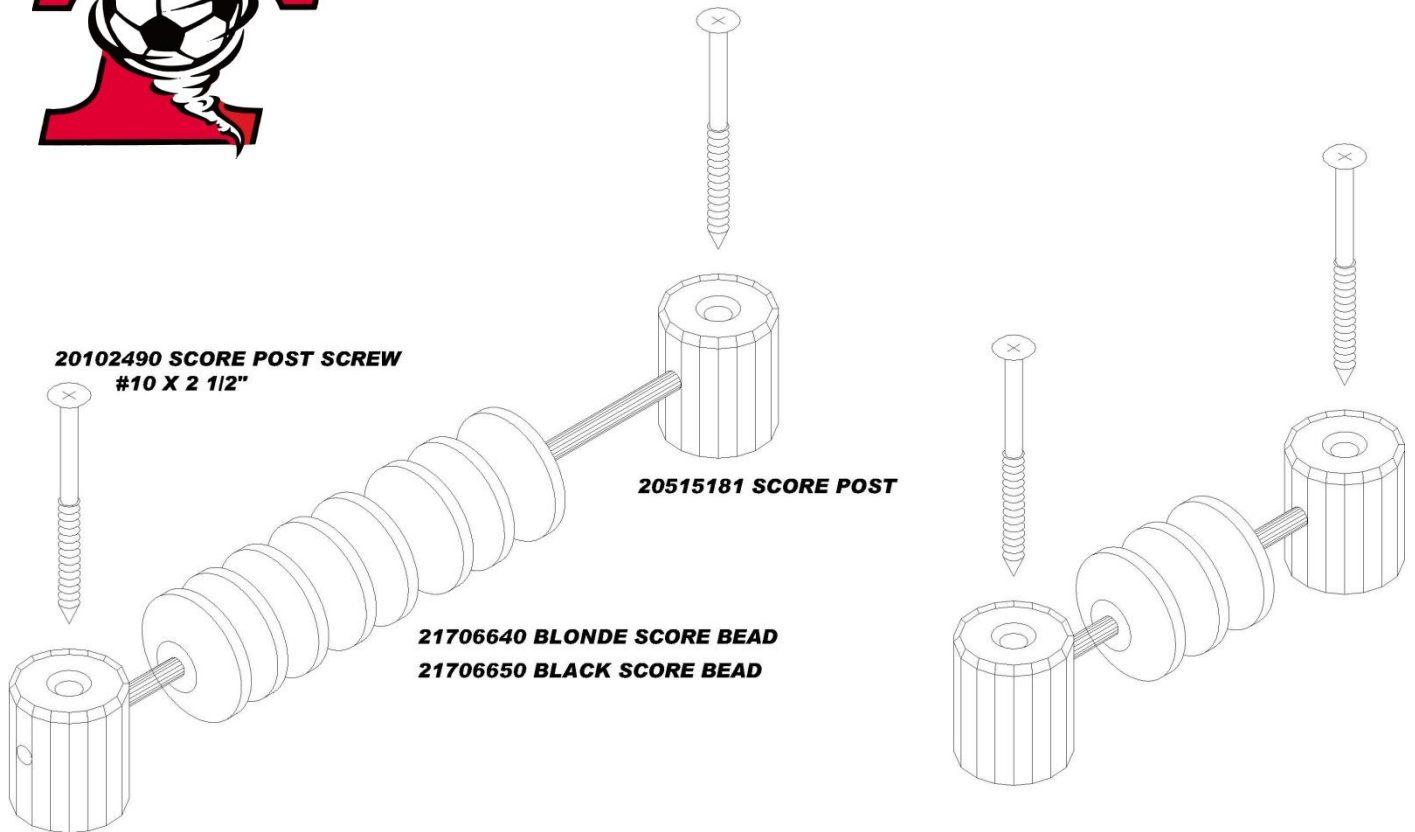

# **TORNADO**

**Classic-Style Score Beads combine with  
New-Style Game and Match counter**

In the interest of supplier reliability and the long-term durability our players and operators expect from Tornado products, we have redesigned the game and match counters on the Platinum Tour Edition Coin and T-3000 non-coin tables to use the Classic-Style beads, rods and posts.

**The "Goal Counter" uses a 7<sup>5</sup>/<sub>8</sub>" Score Post Rod**  
**– part # 20607502- click link to order**

**The "Match Counter" uses a 3" Score Post Rod**  
**– part # 20607501 – click link to order**

All other parts used are the same as the "Classic" Blonde & Black score post bead set well-known on Tornado products.