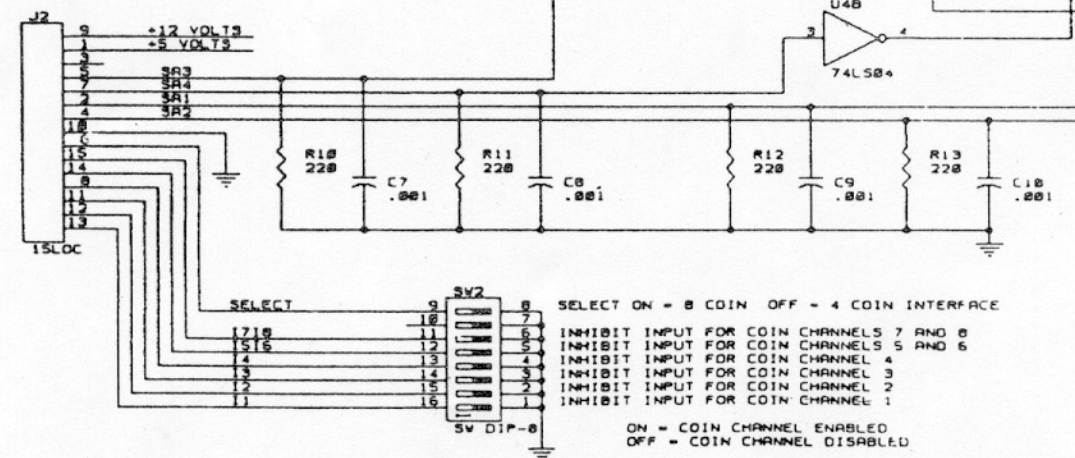

SV1 DIP-8
 SWITCHES 1, 2, 3, AND 4 ARE MAXIMUM GAME TIME
 SWITCHES 5, 6, 7, AND 8 ARE COINAGE SELECTION

SENTINEL INPUT CONNECTOR 15 PIN .100

EDGE CONNECTOR INPUT/OUTPUT